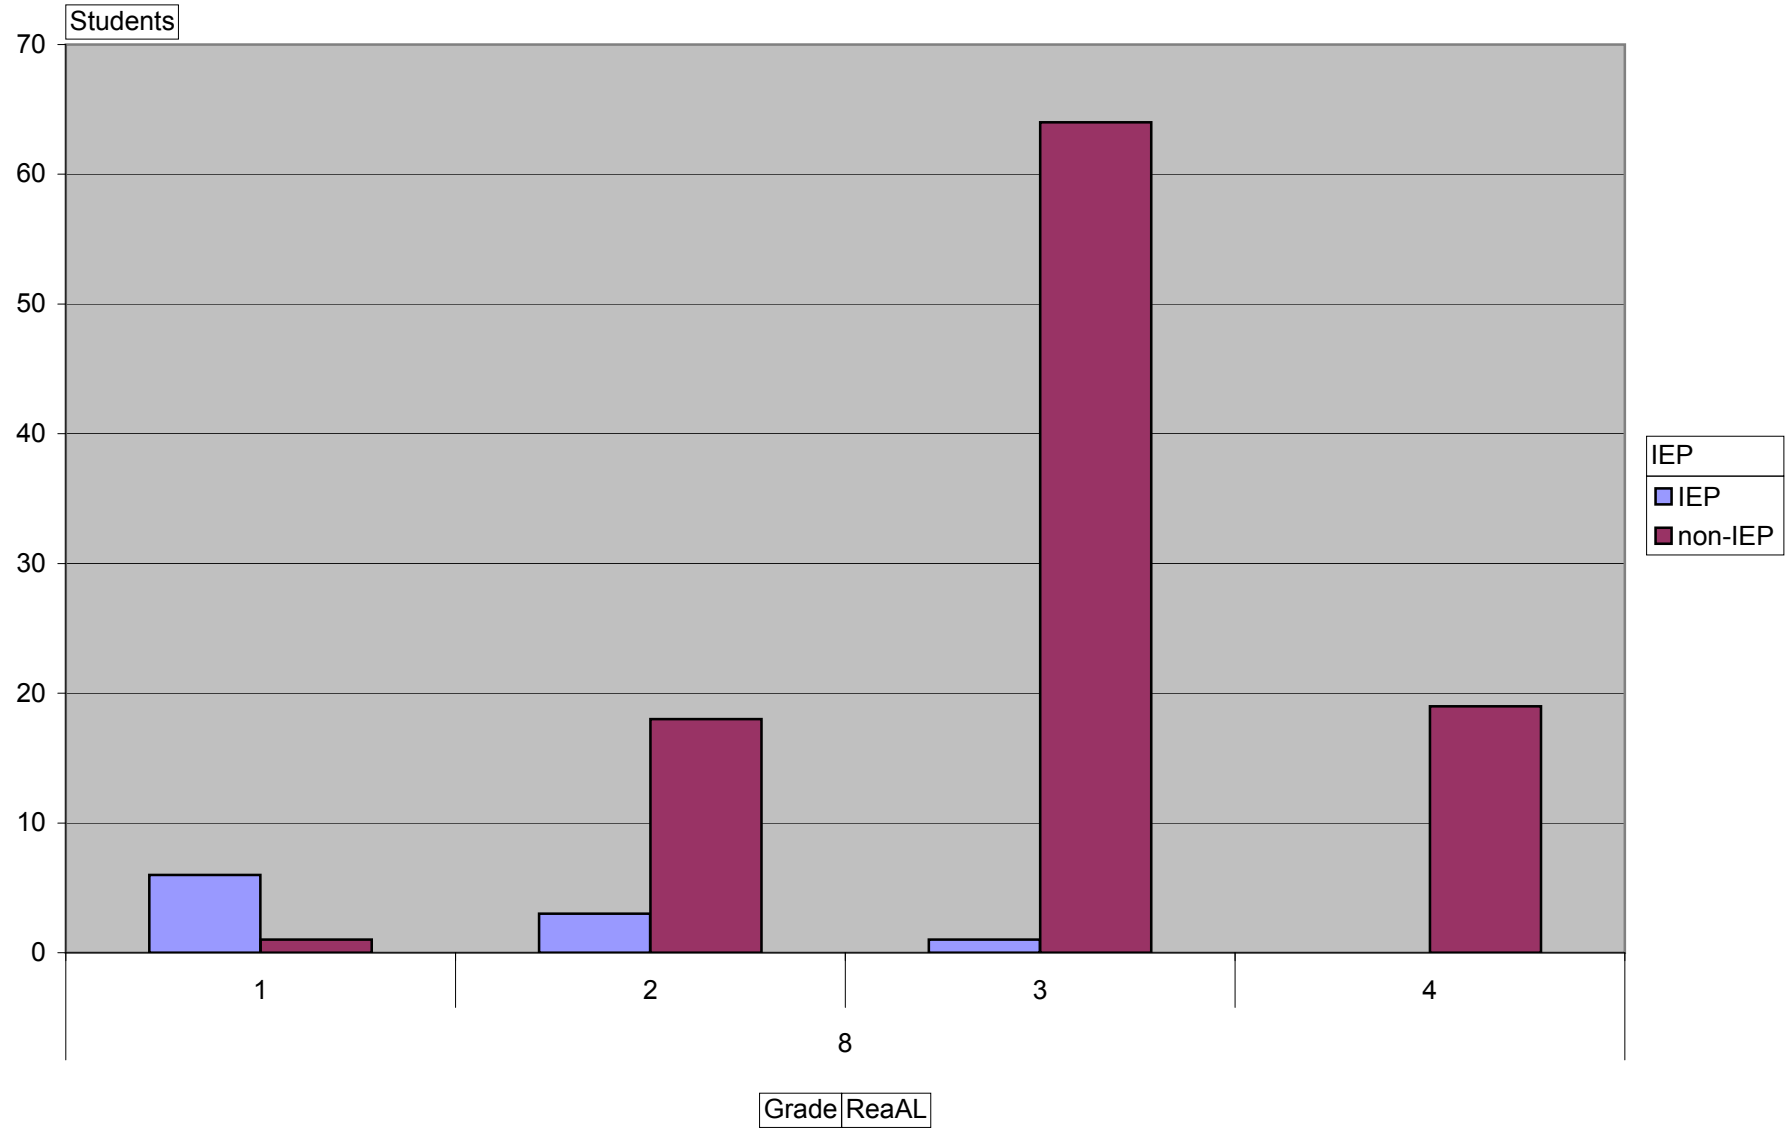

NECAP Results

BTMES - Reading Achievement Level

School Code PS020