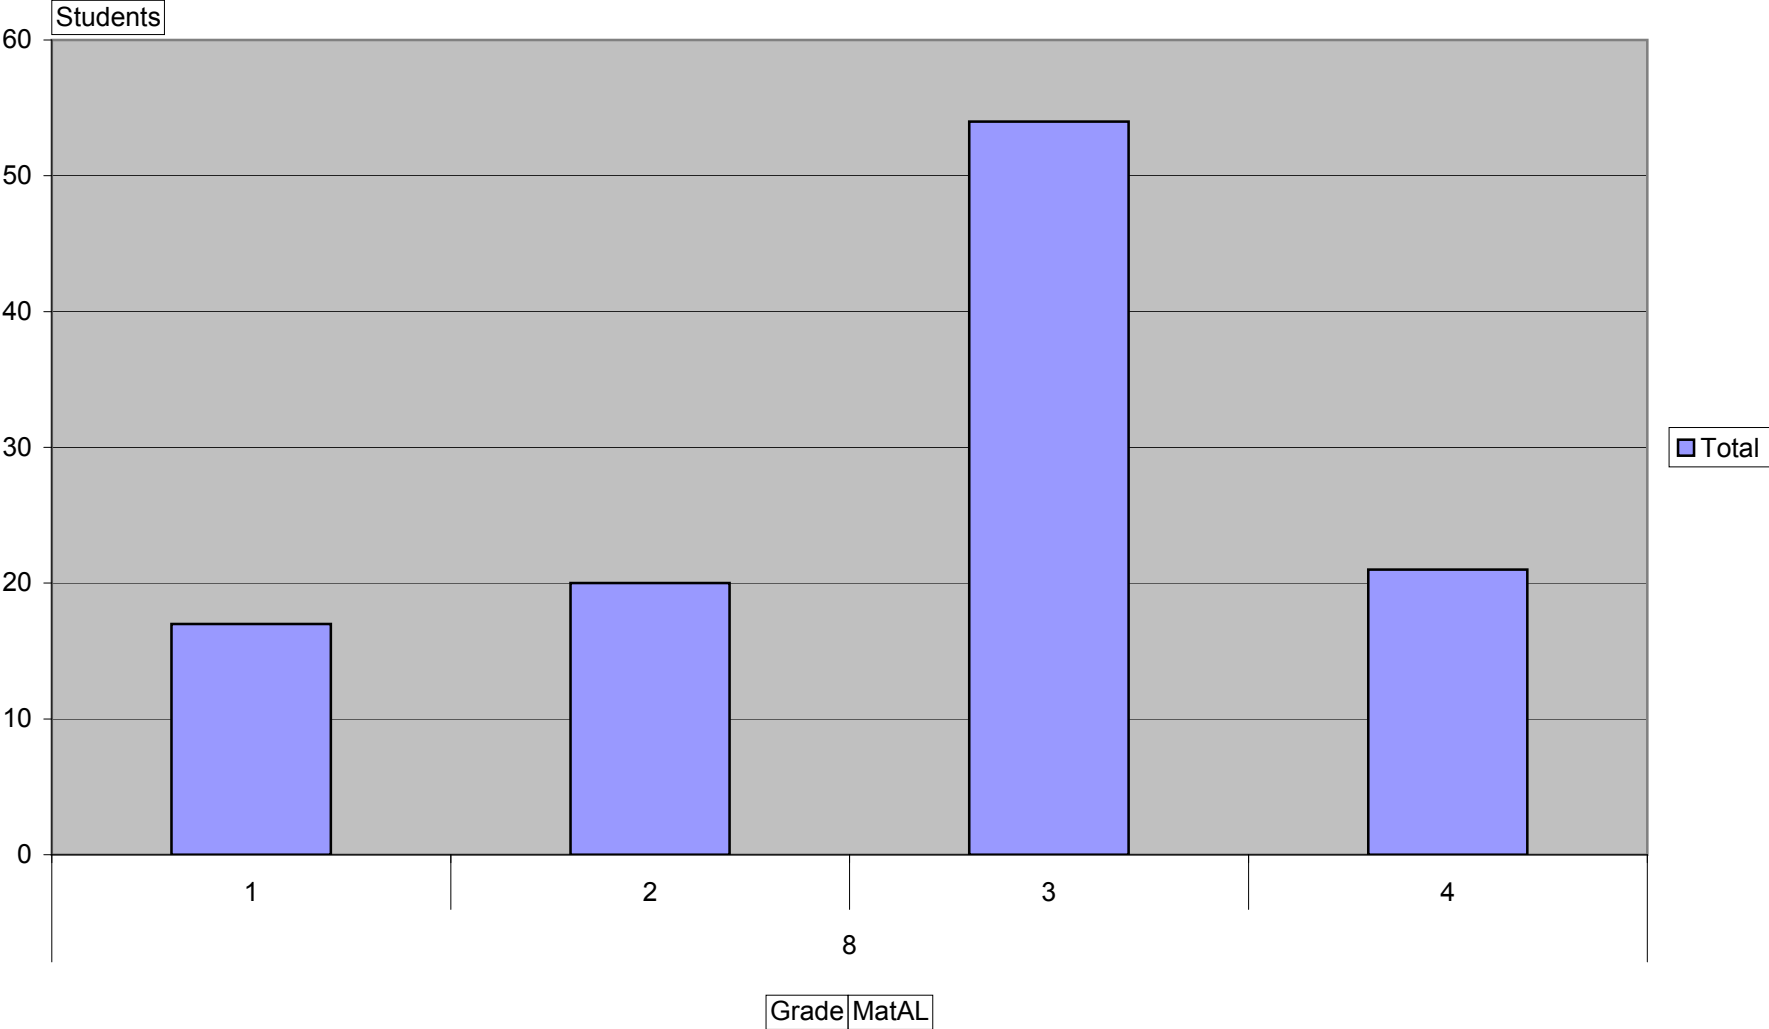

NECAP Results

BTMES - Math Achievement Level

School Code PS020

Total

NECAP Results

BTMES - Math Achievement Level

School Code PS020

NECAP Results