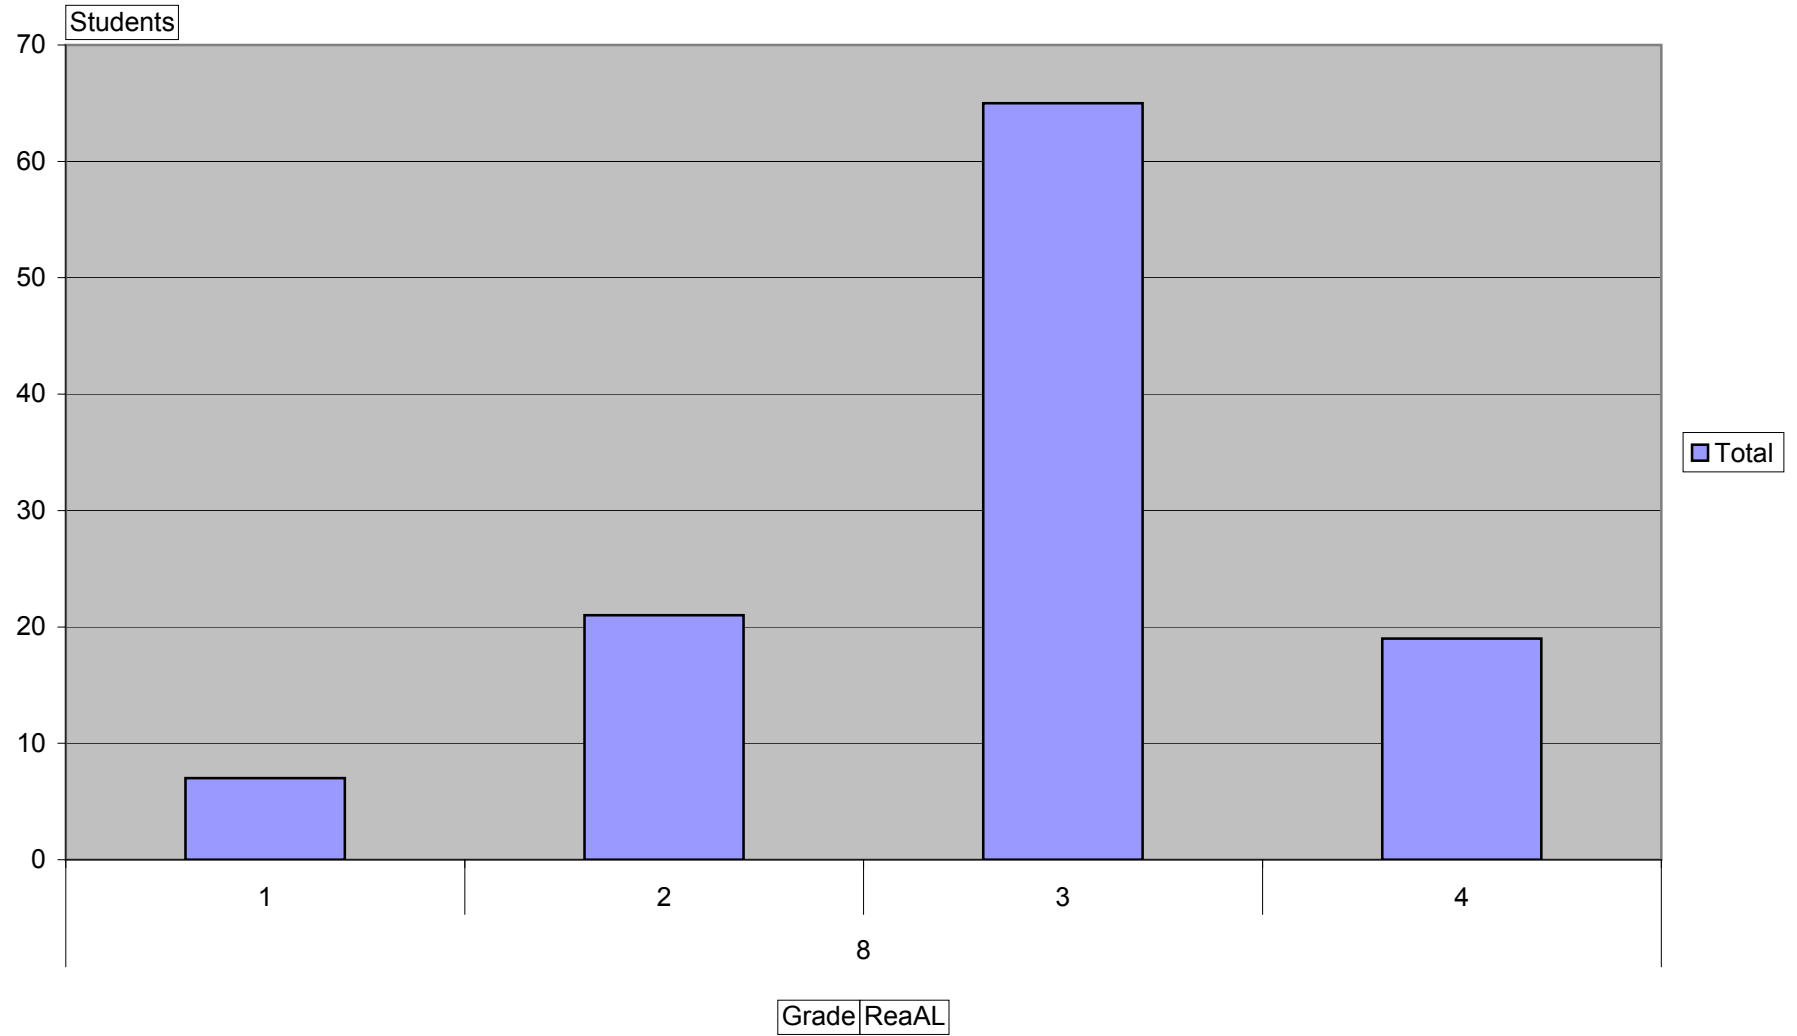

NECAP Results

BTMES - Reading Achievement Level

School Code PS020

Total