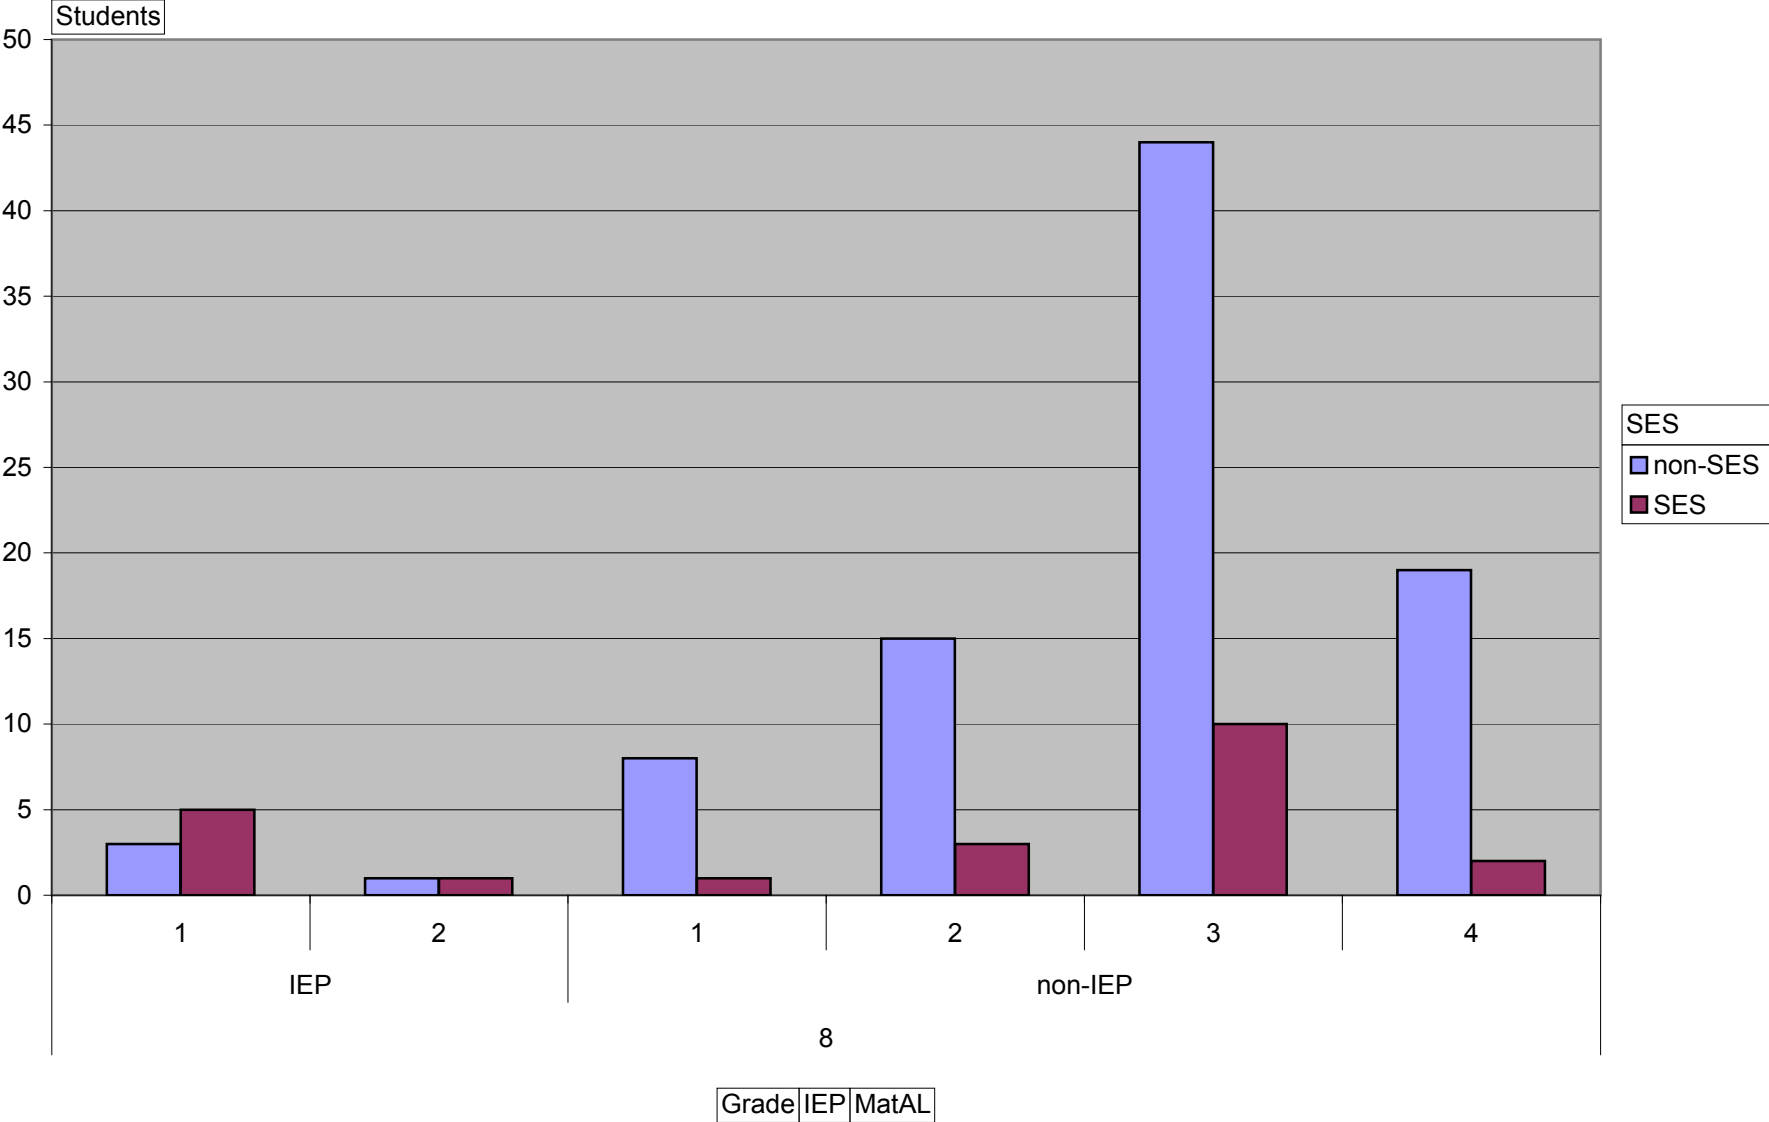

BTMES - Math Achievement Level

School Code PS020

Students

IEP
■ IEP
■ non-IEP

Grade MatAL

NECAP Results

BTMES - Math Achievement Level

School Code PS020