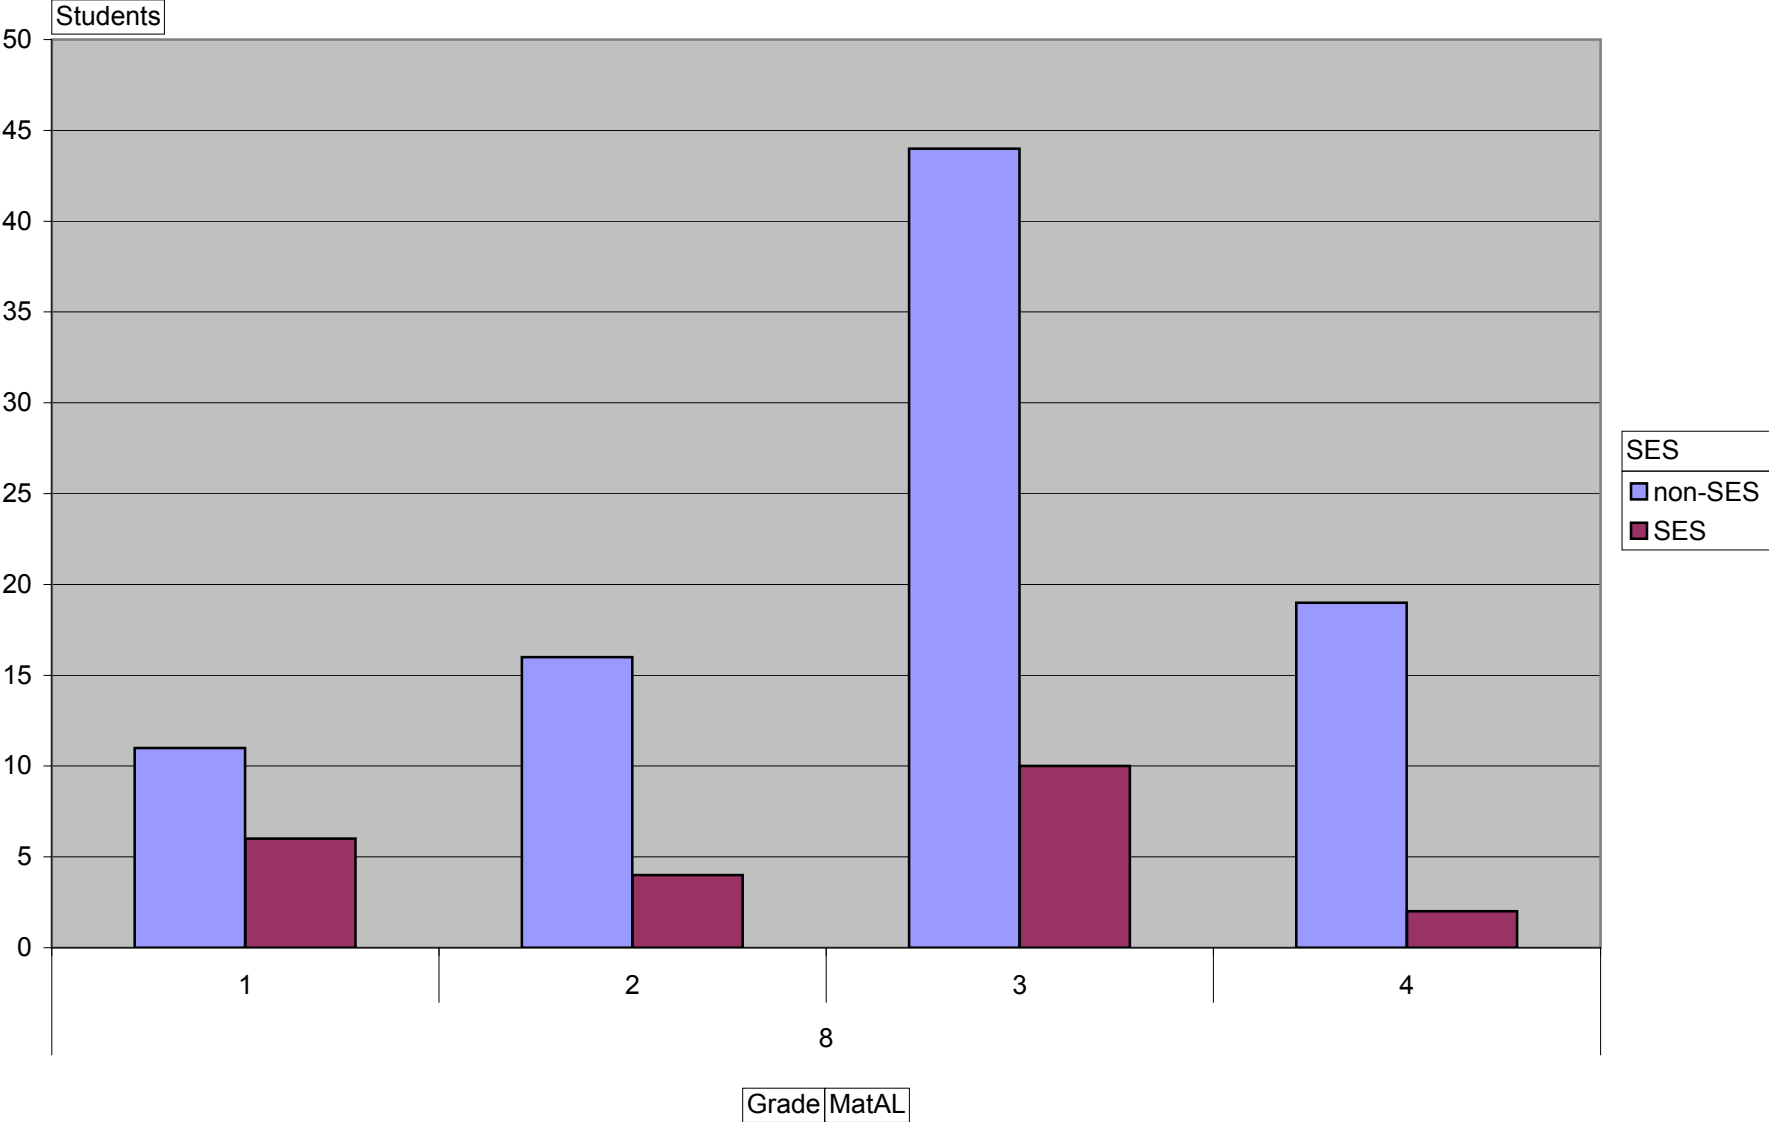

NECAP Results

BTMES - Math Achievement Level

School Code PS020

Total

NECAP Results

BTMES - Math Achievement Level

School Code PS020

NECAP Results