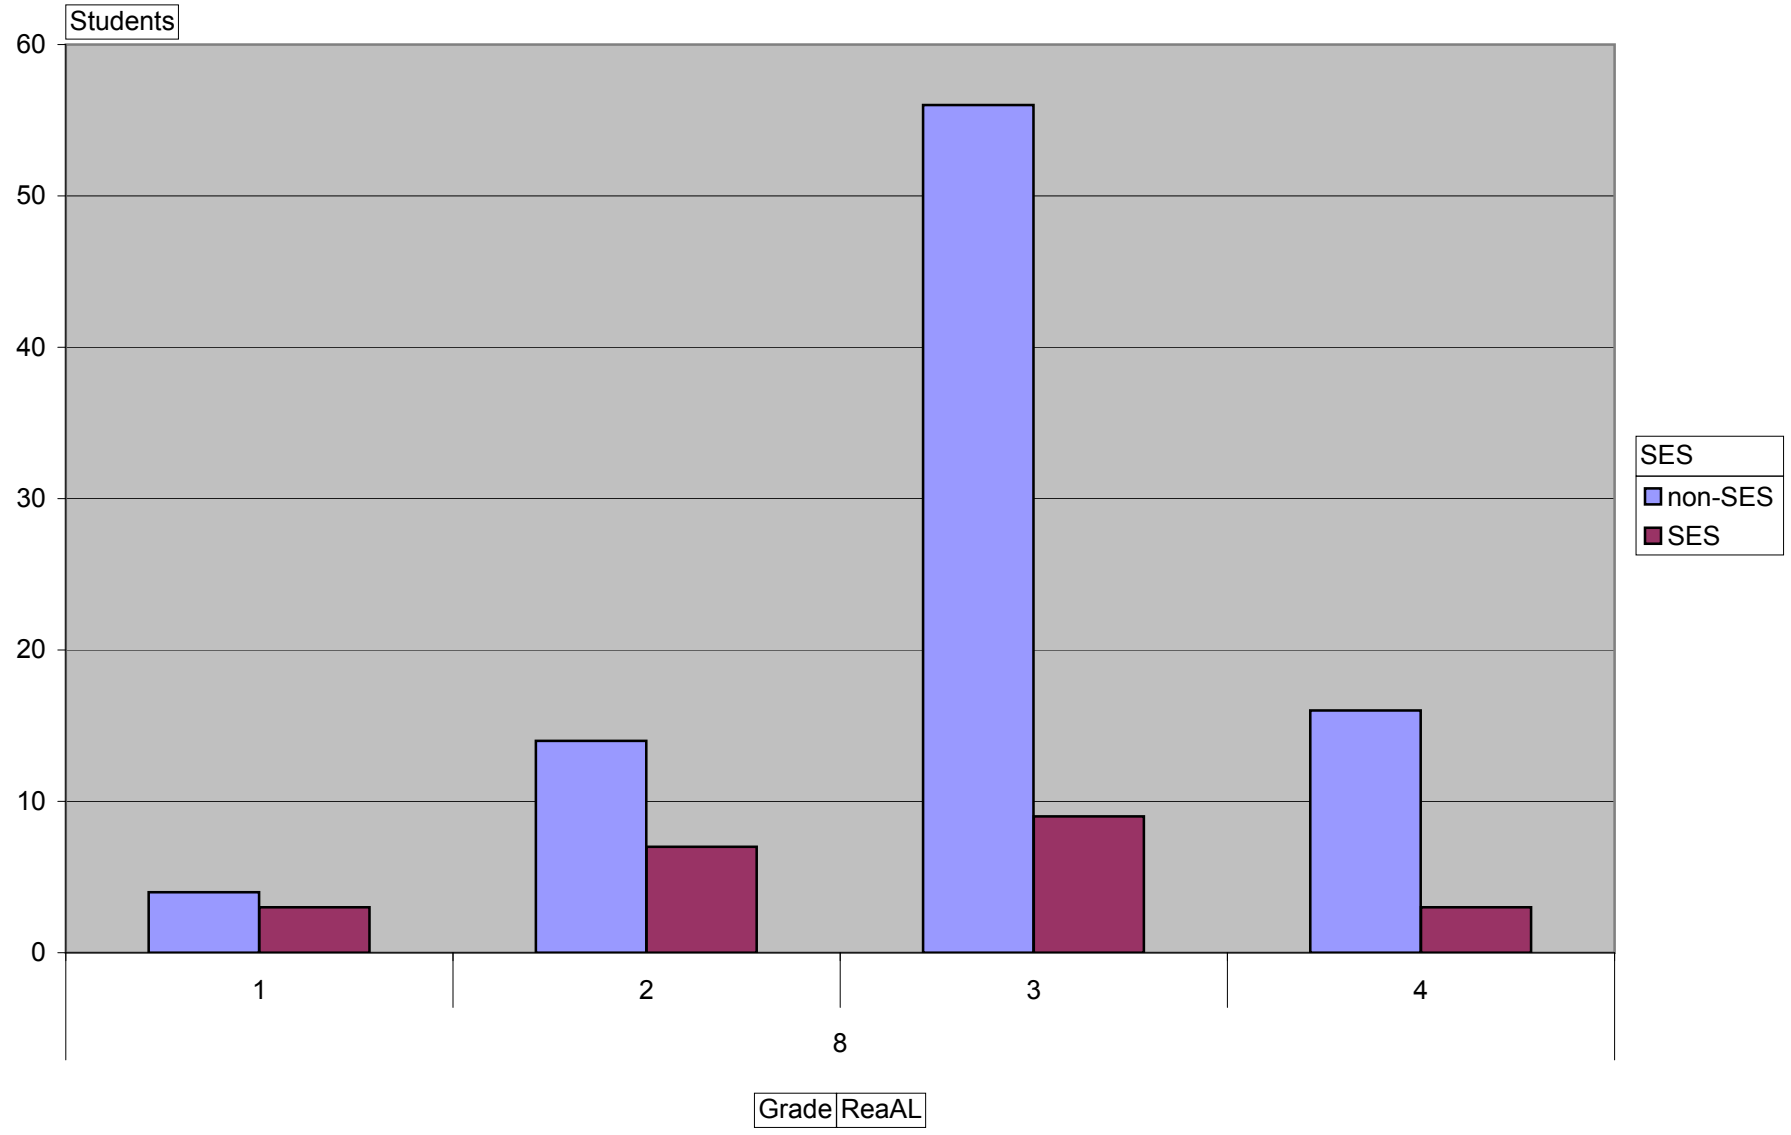

NECAP Results

BTMES - Reading Achievement Level

School Code PS020

Total

NECAP Results

BTMES - Reading Achievement Level

School Code PS020

NECAP Results