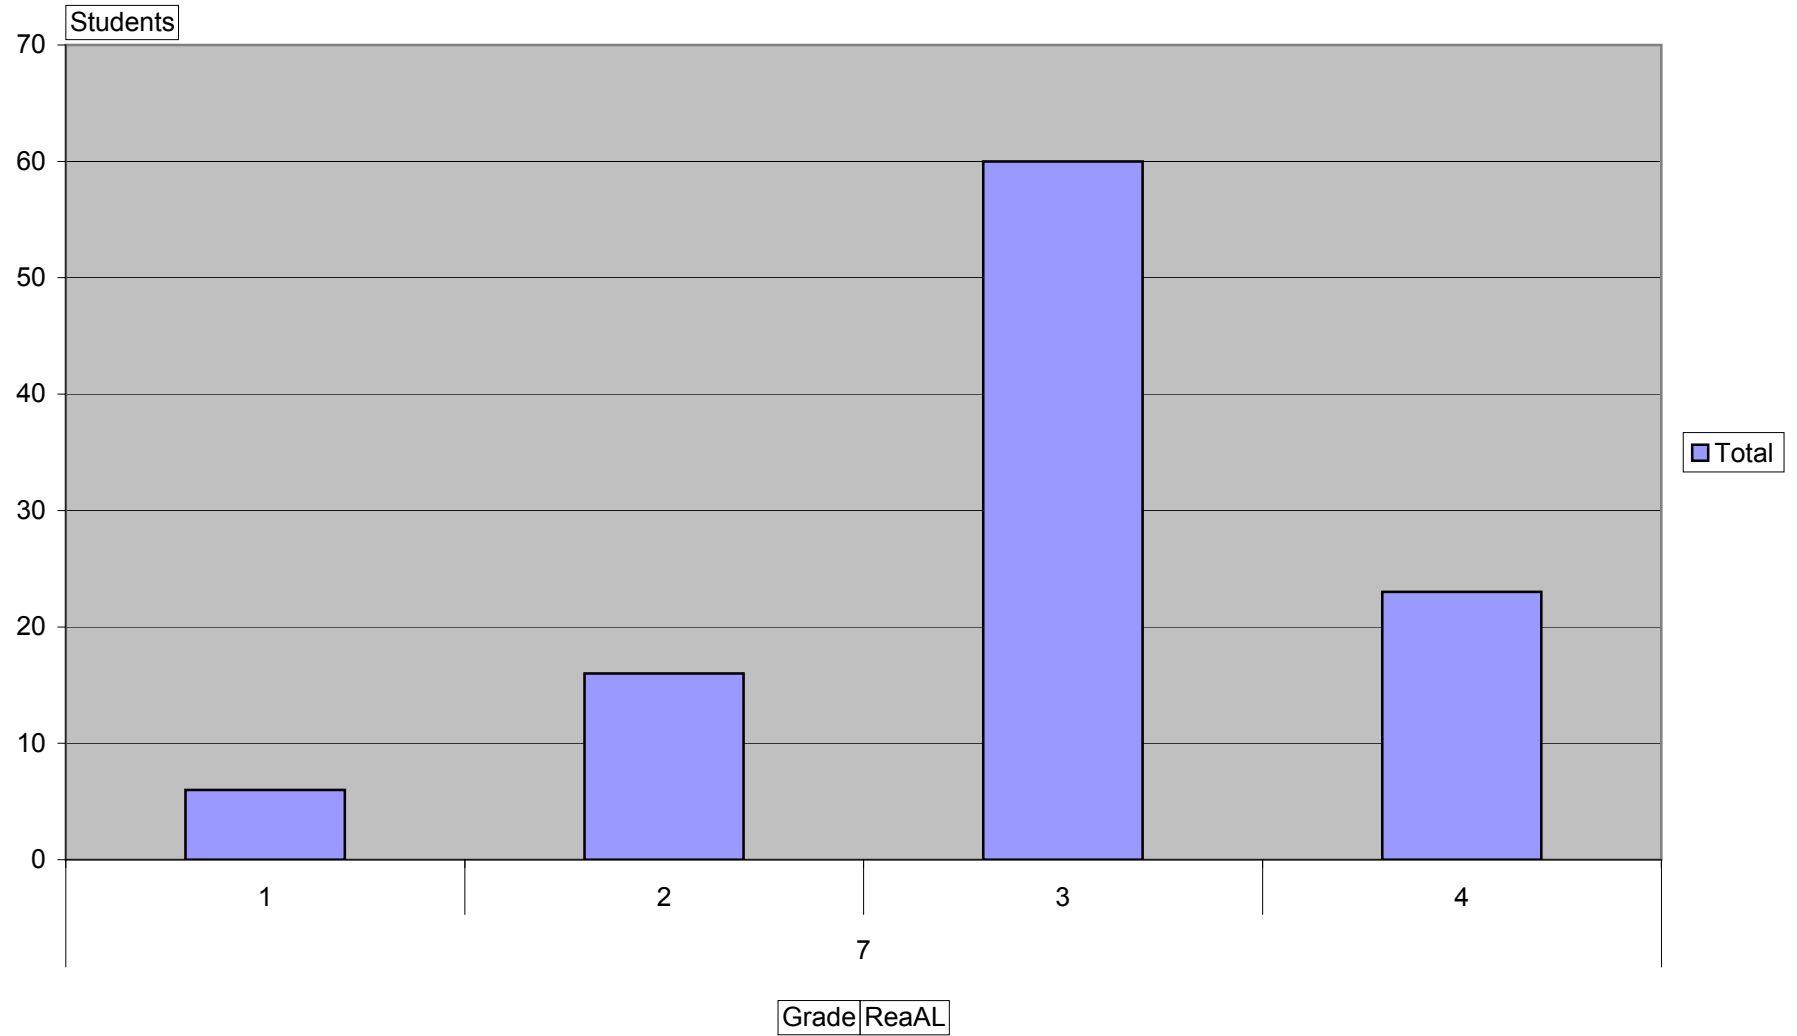

NECAP Results

BTMES - Reading Achievement Level

School Code PS020

Total