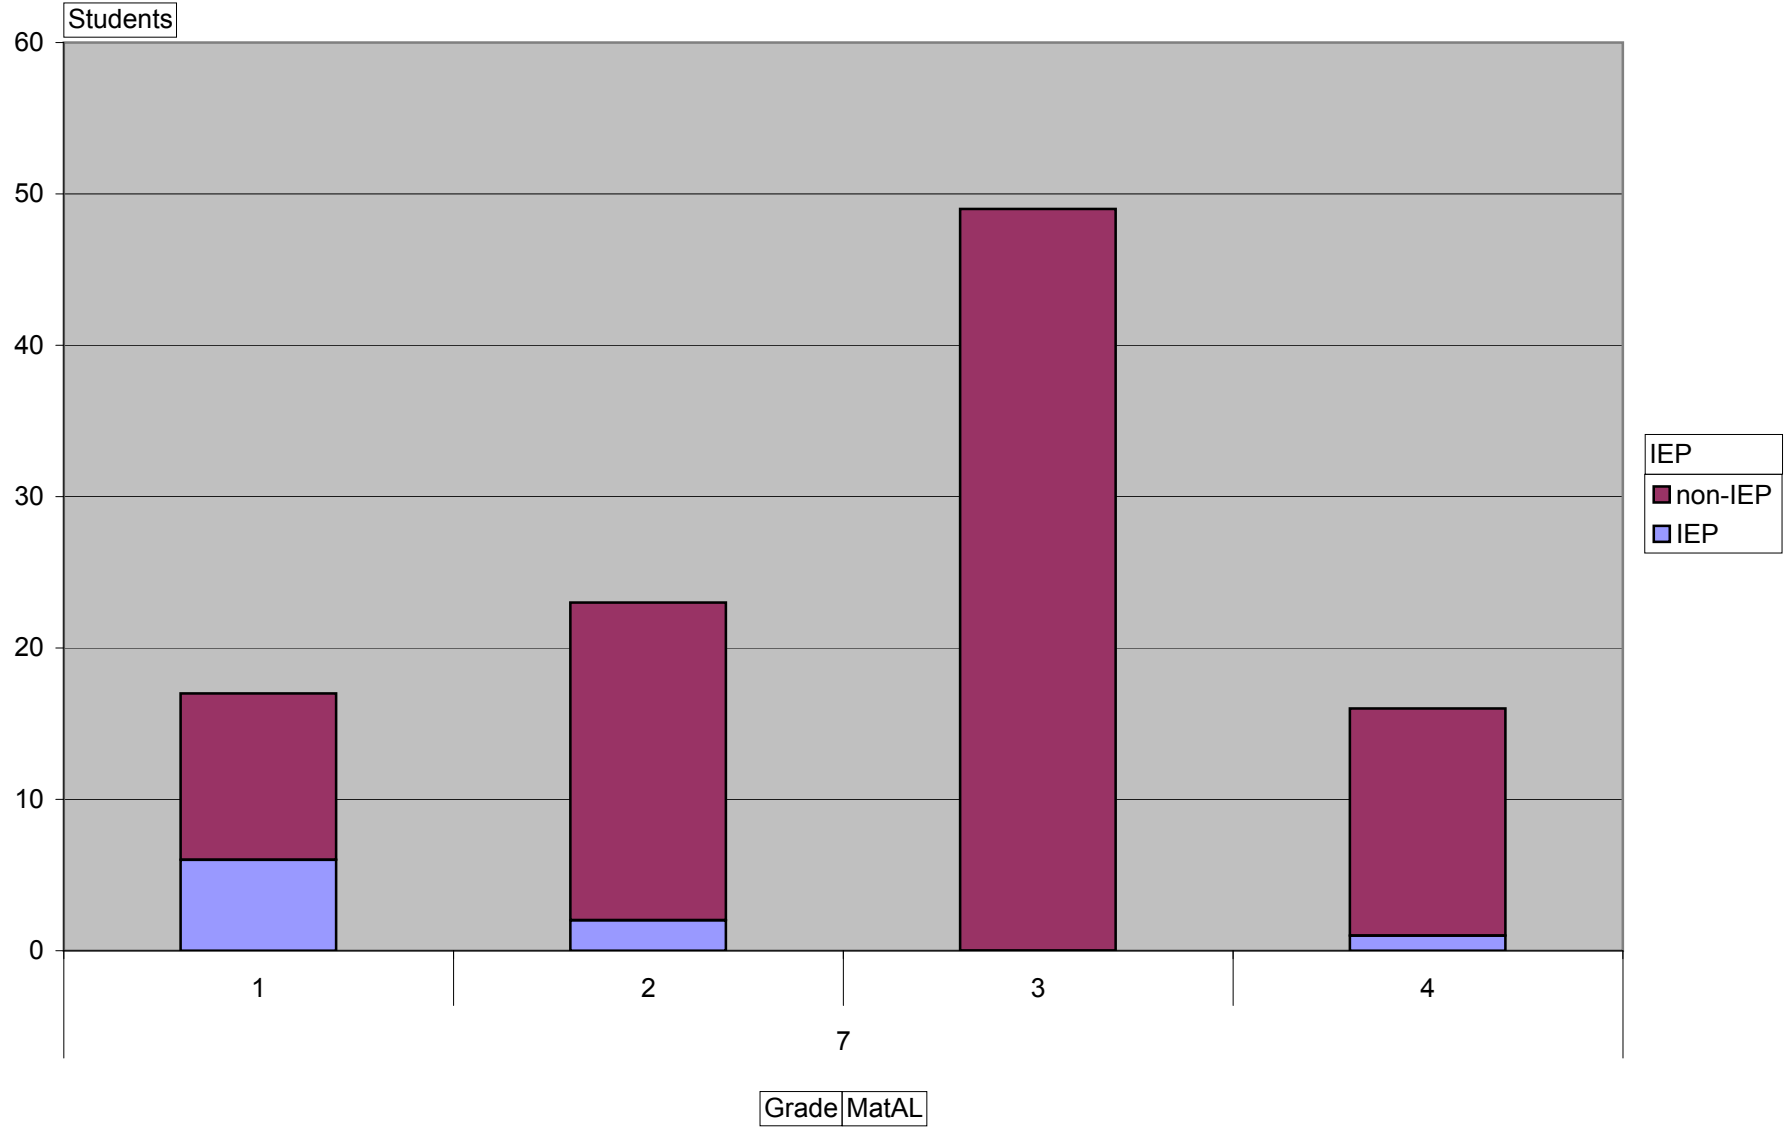

NECAP Results

BTMES - Math Achievement Level

School Code PS020