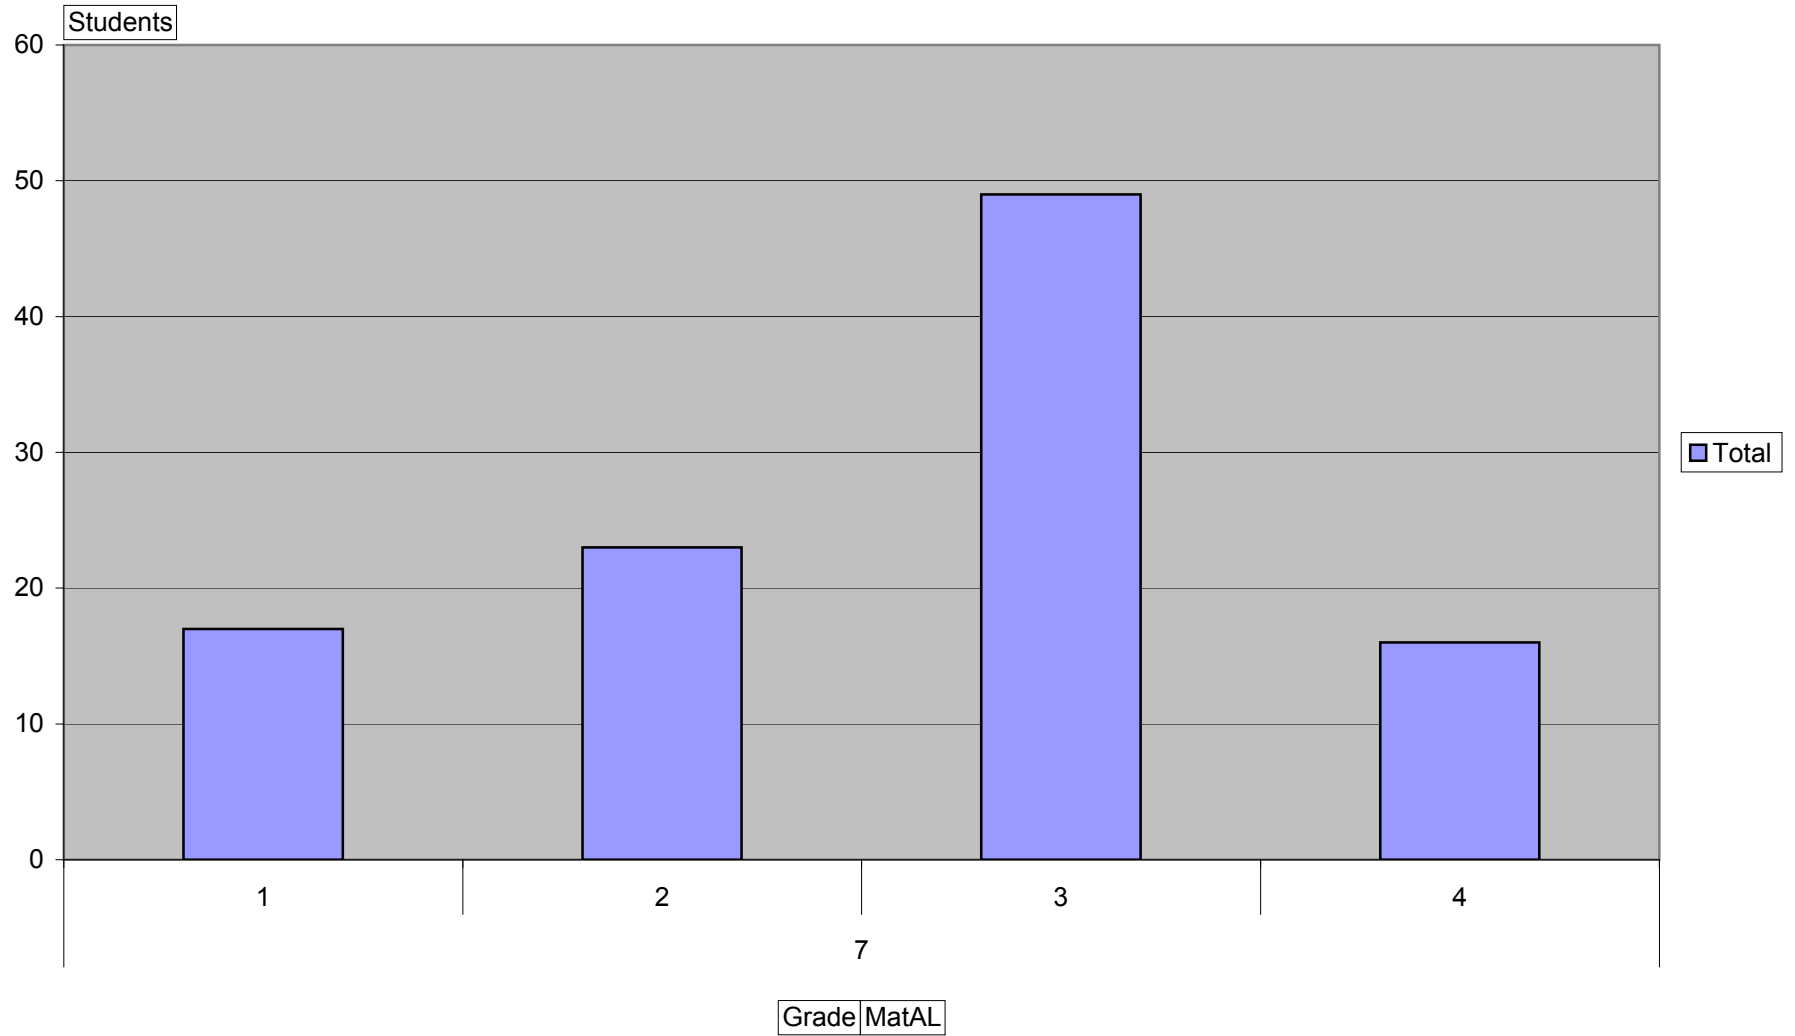

NECAP Results

BTMES - Math Achievement Level

School Code PS020

Total

NECAP Results

BTMES - Math Achievement Level

School Code PS020

NECAP Results