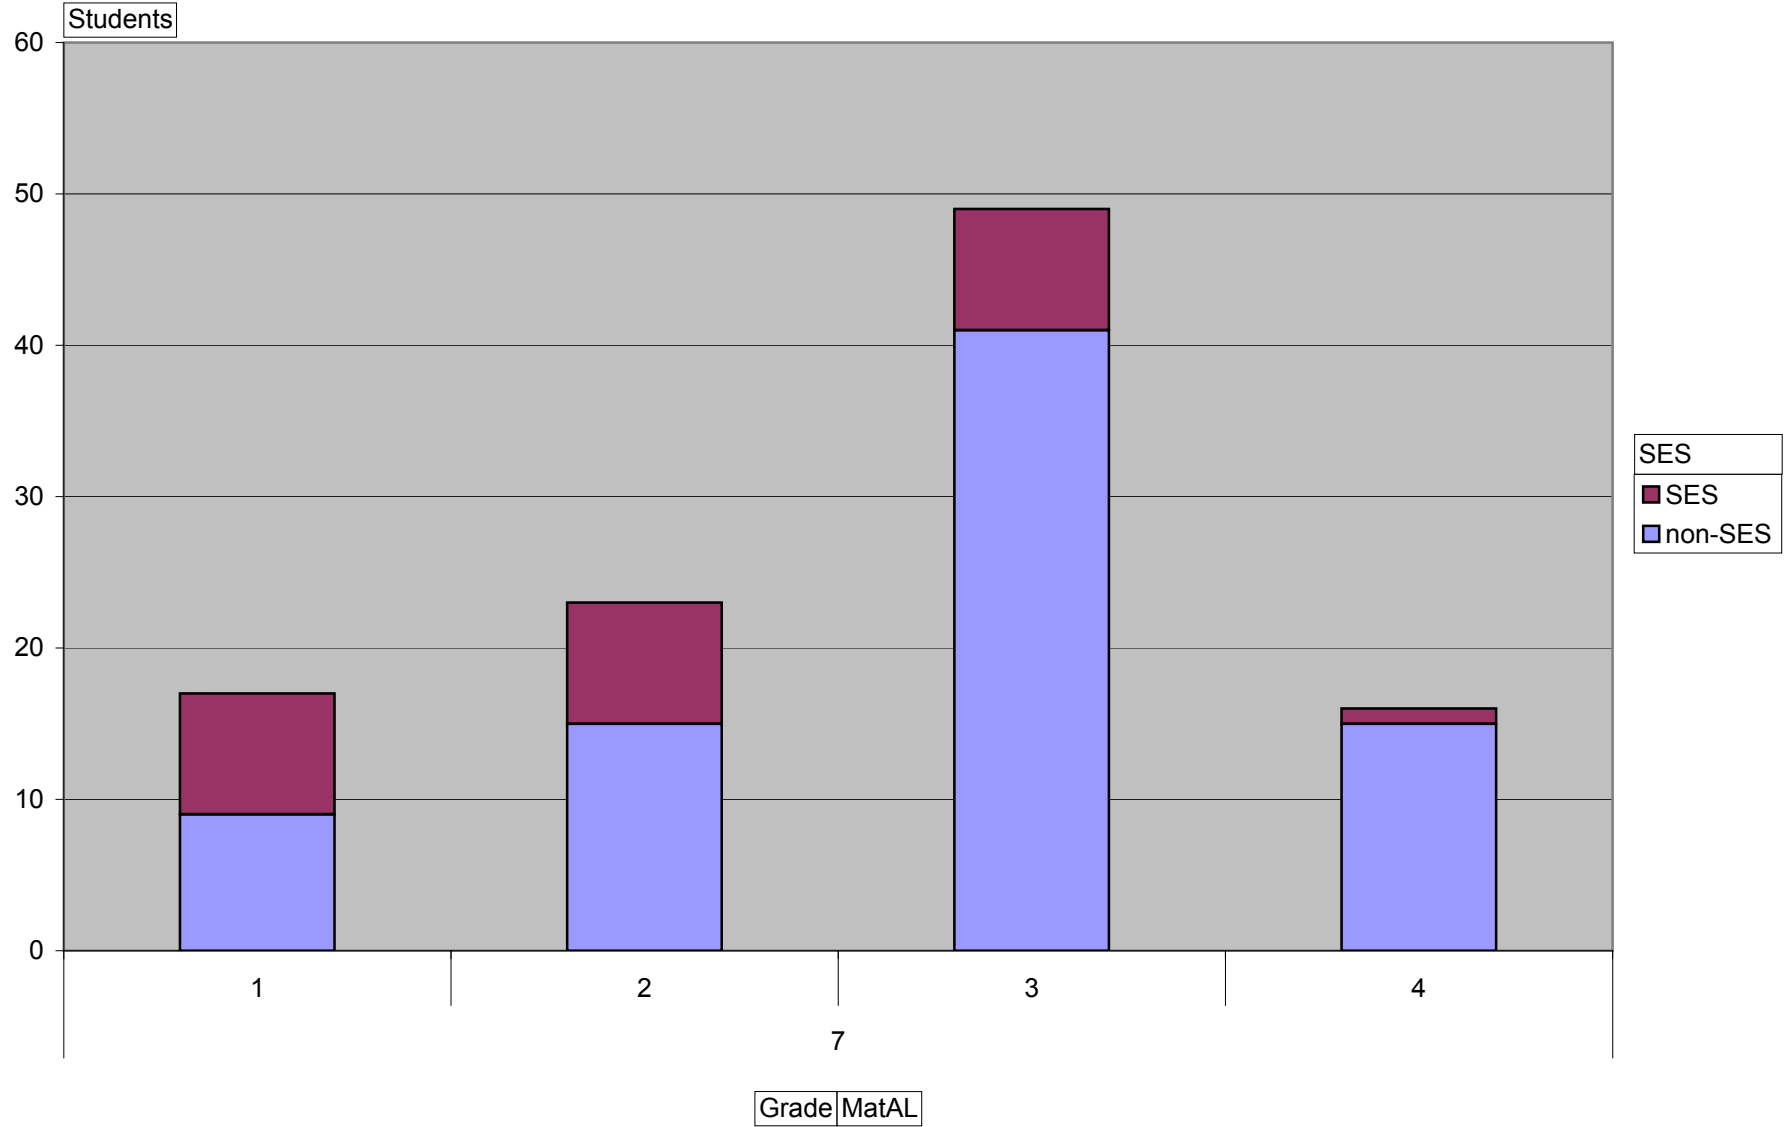

NECAP Results

BTMES - Math Achievement Level

School Code PS020

Total

NECAP Results

BTMES - Math Achievement Level

School Code PS020

NECAP Results