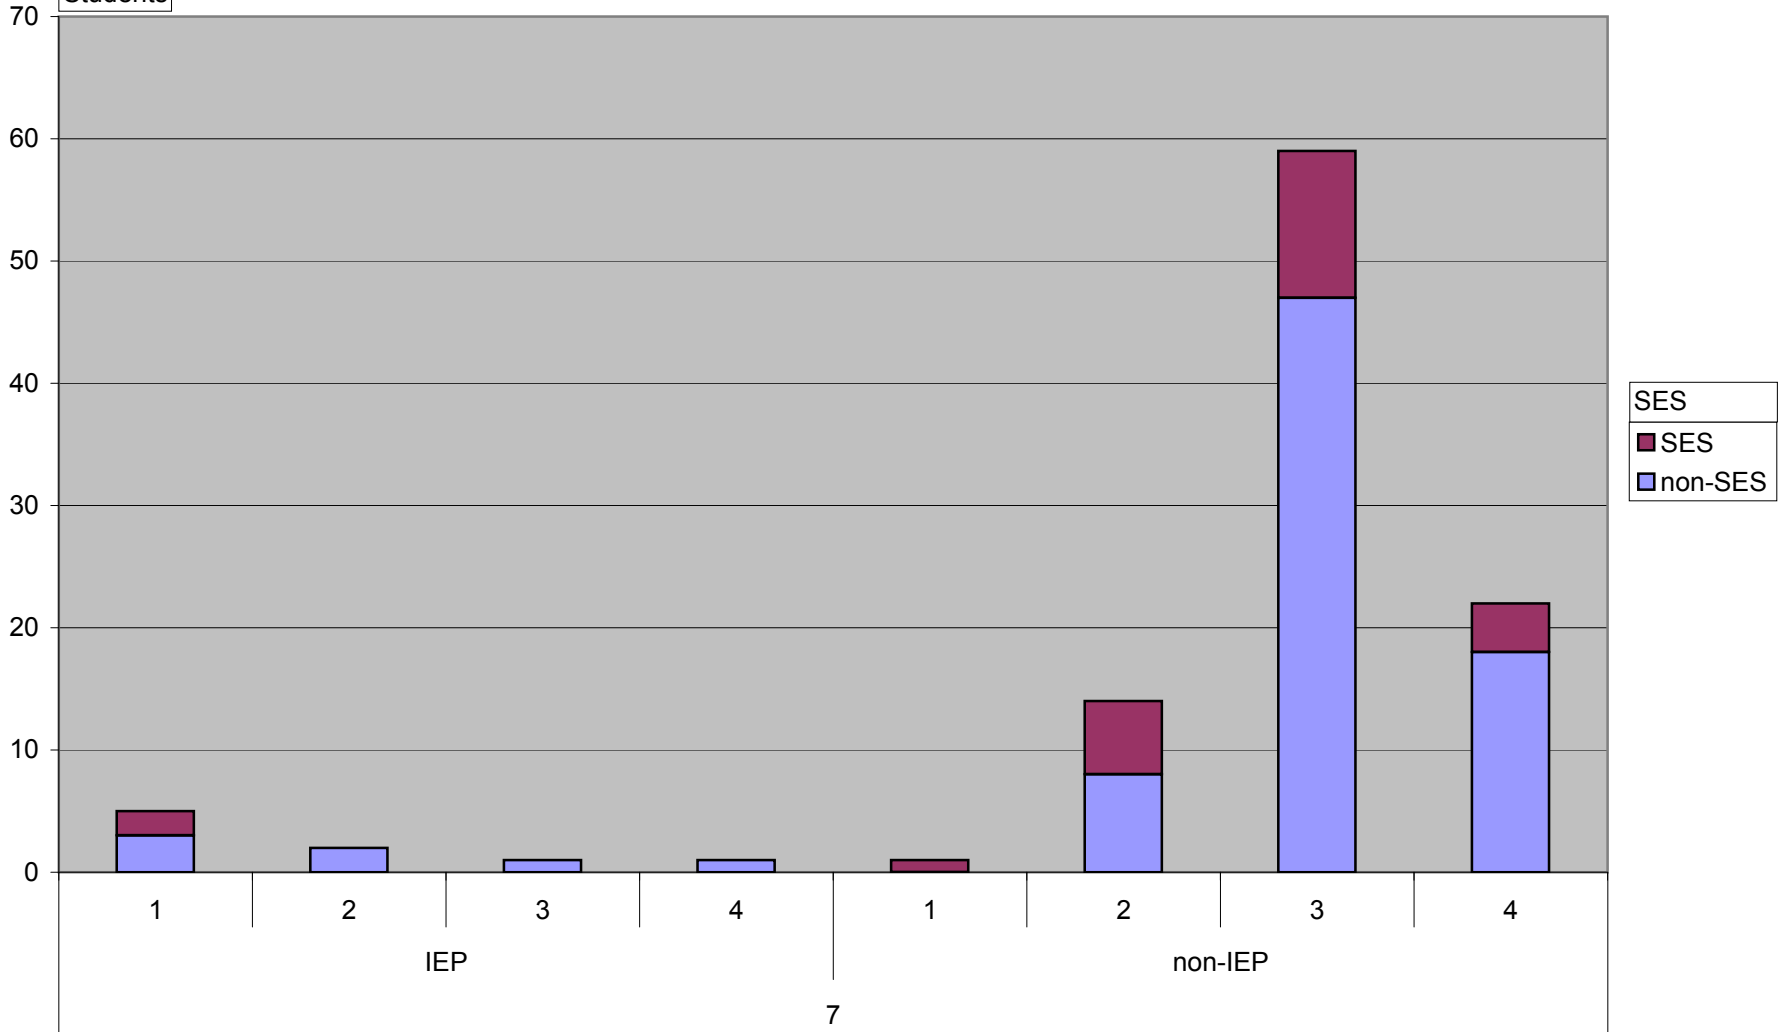

School Code PS020

NECAP Results

BTMES - Reading Achievement Level

School Code PS020

Students

Grade IEP ReaAL