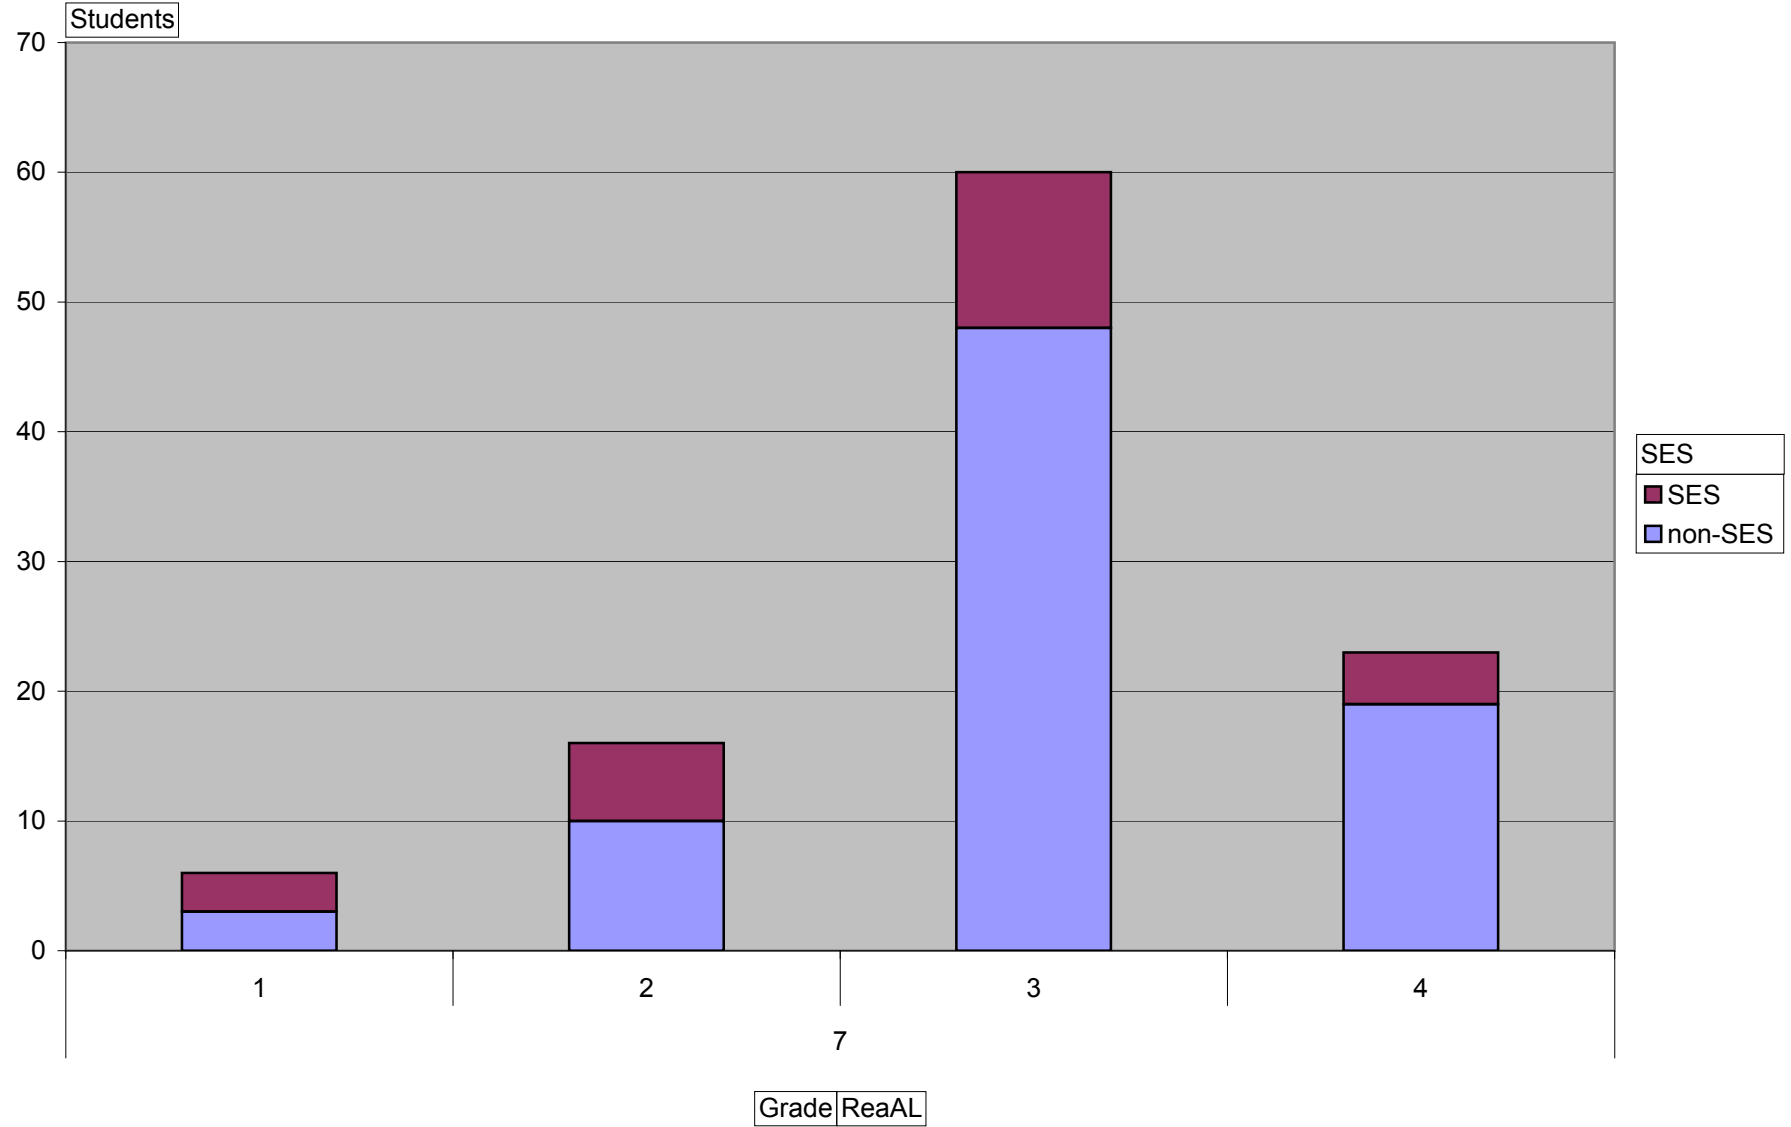

BTMES - Reading Achievement Level

School Code PS020

Total

NECAP Results

BTMES - Reading Achievement Level

School Code PS020

NECAP Results

BTMES - Reading Achievement Level