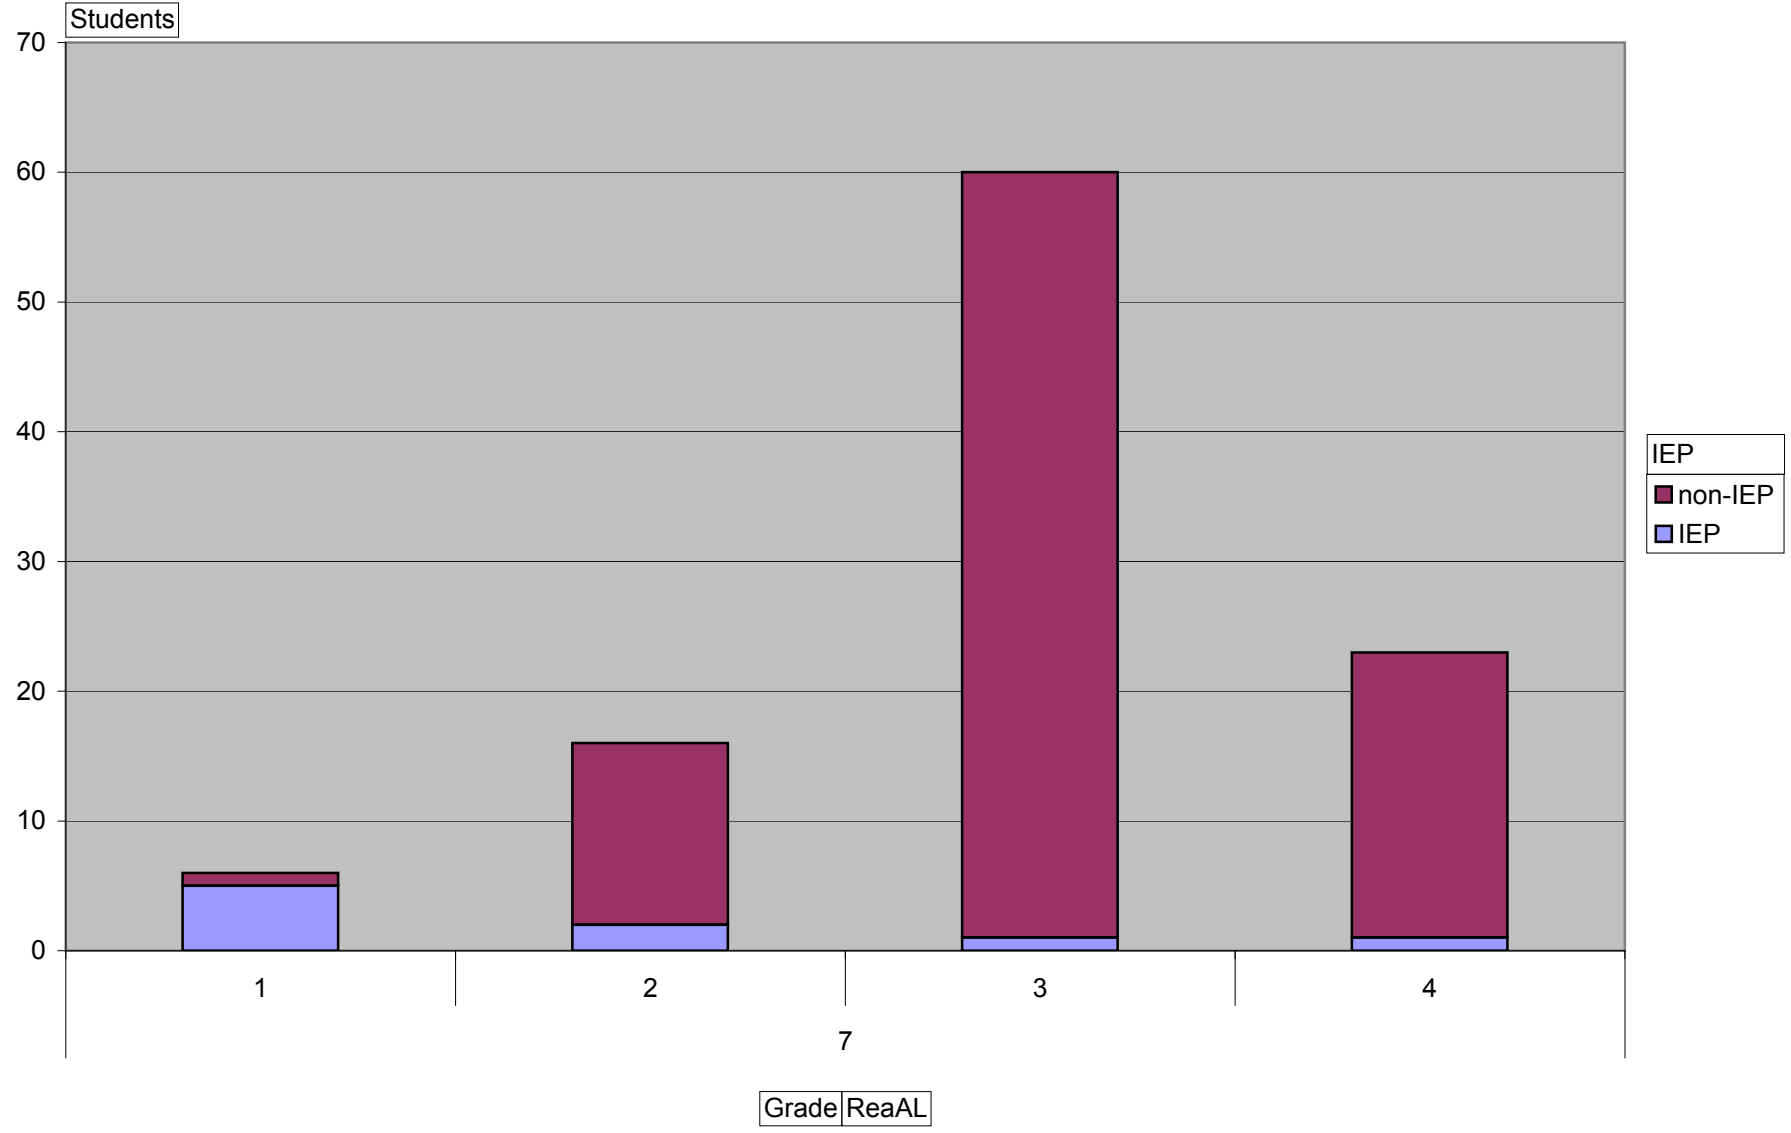

NECAP Results

BTMES - Reading Achievement Level

School Code PS020