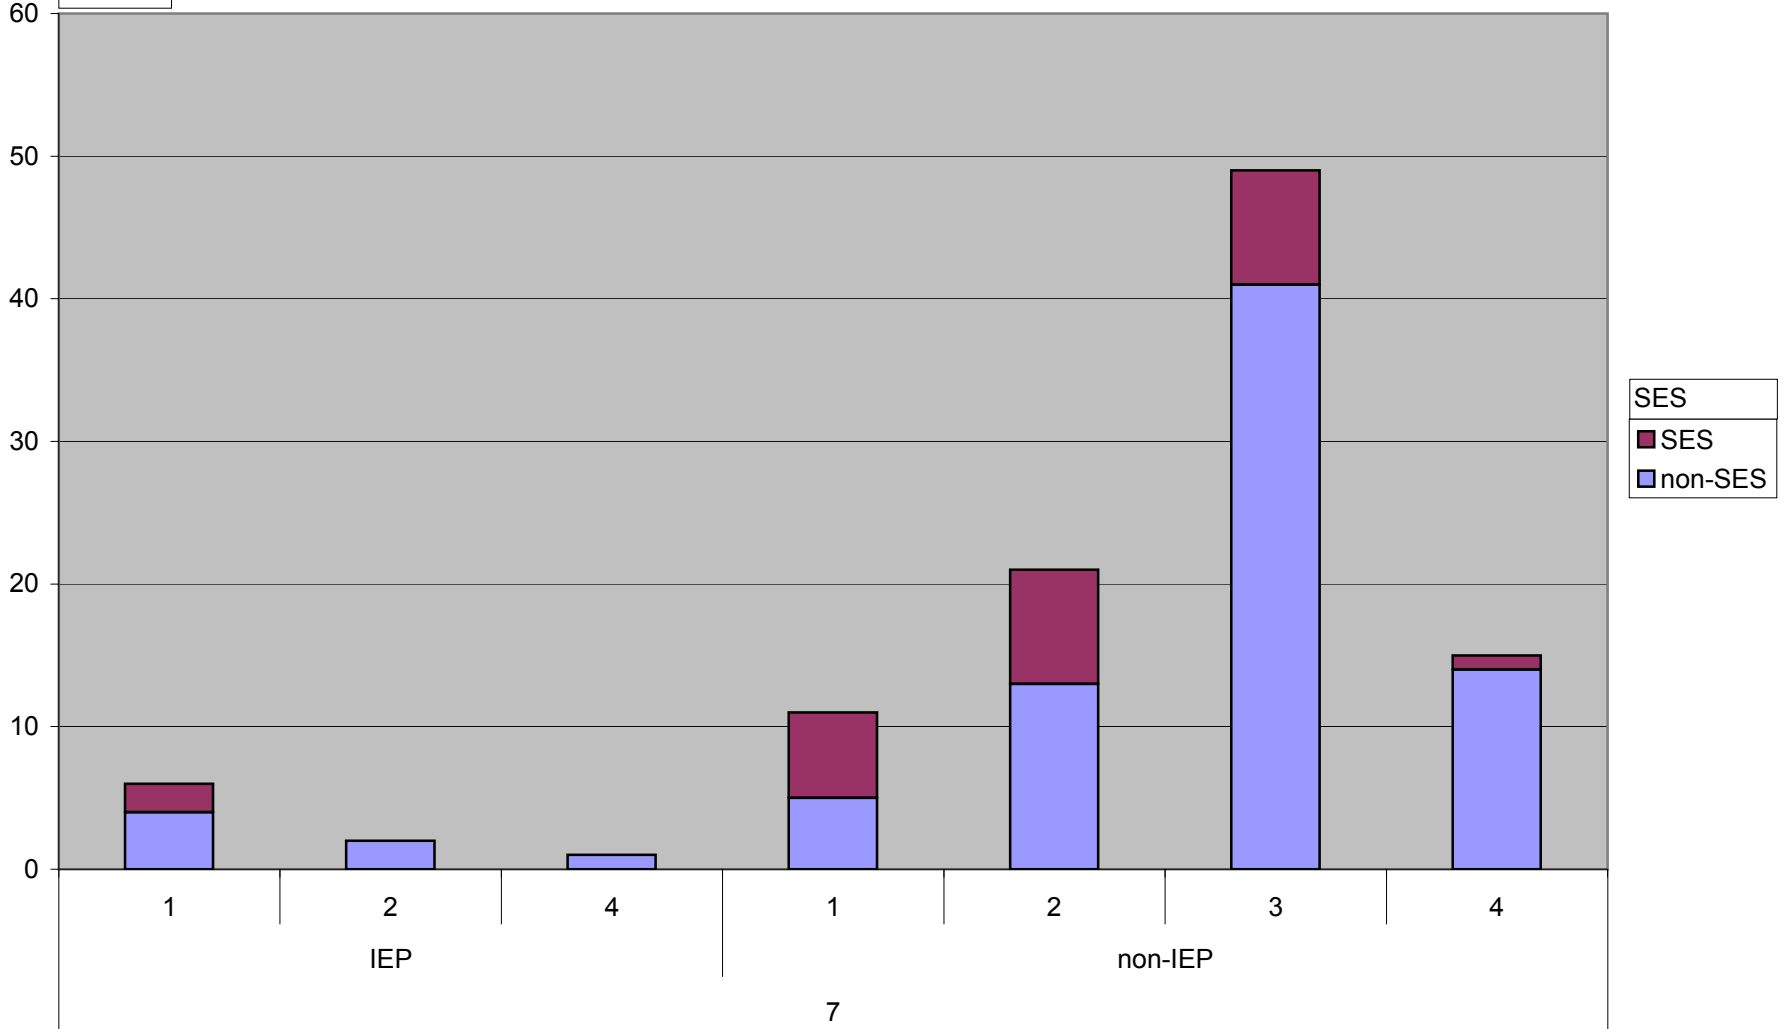

BTMES - Math Achievement Level

School Code PS020

NECAP Results

BTMES - Math Achievement Level

School Code PS020

Students

Grade IEP MatAL

NECAP Results