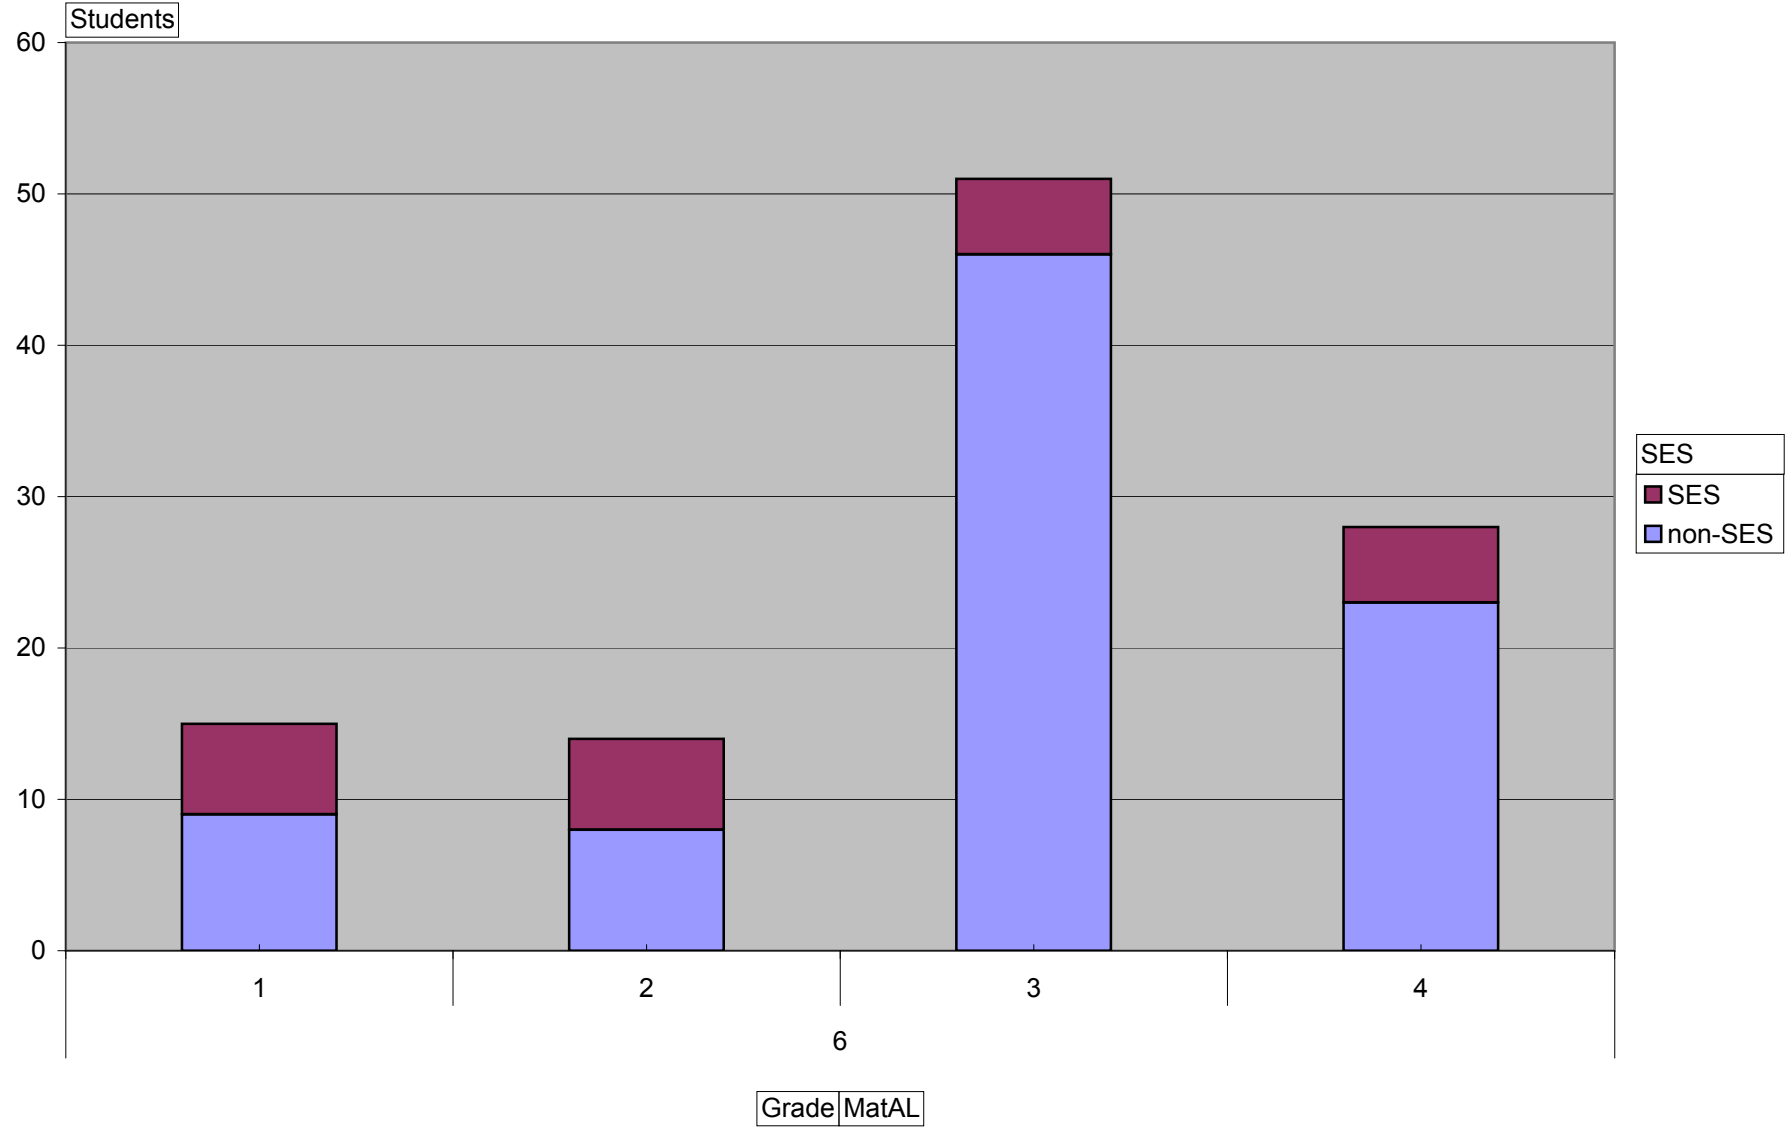

NECAP Results

BTMES - Math Achievement Level

School Code PS020

Total

NECAP Results

BTMES - Math Achievement Level

School Code PS020

NECAP Results