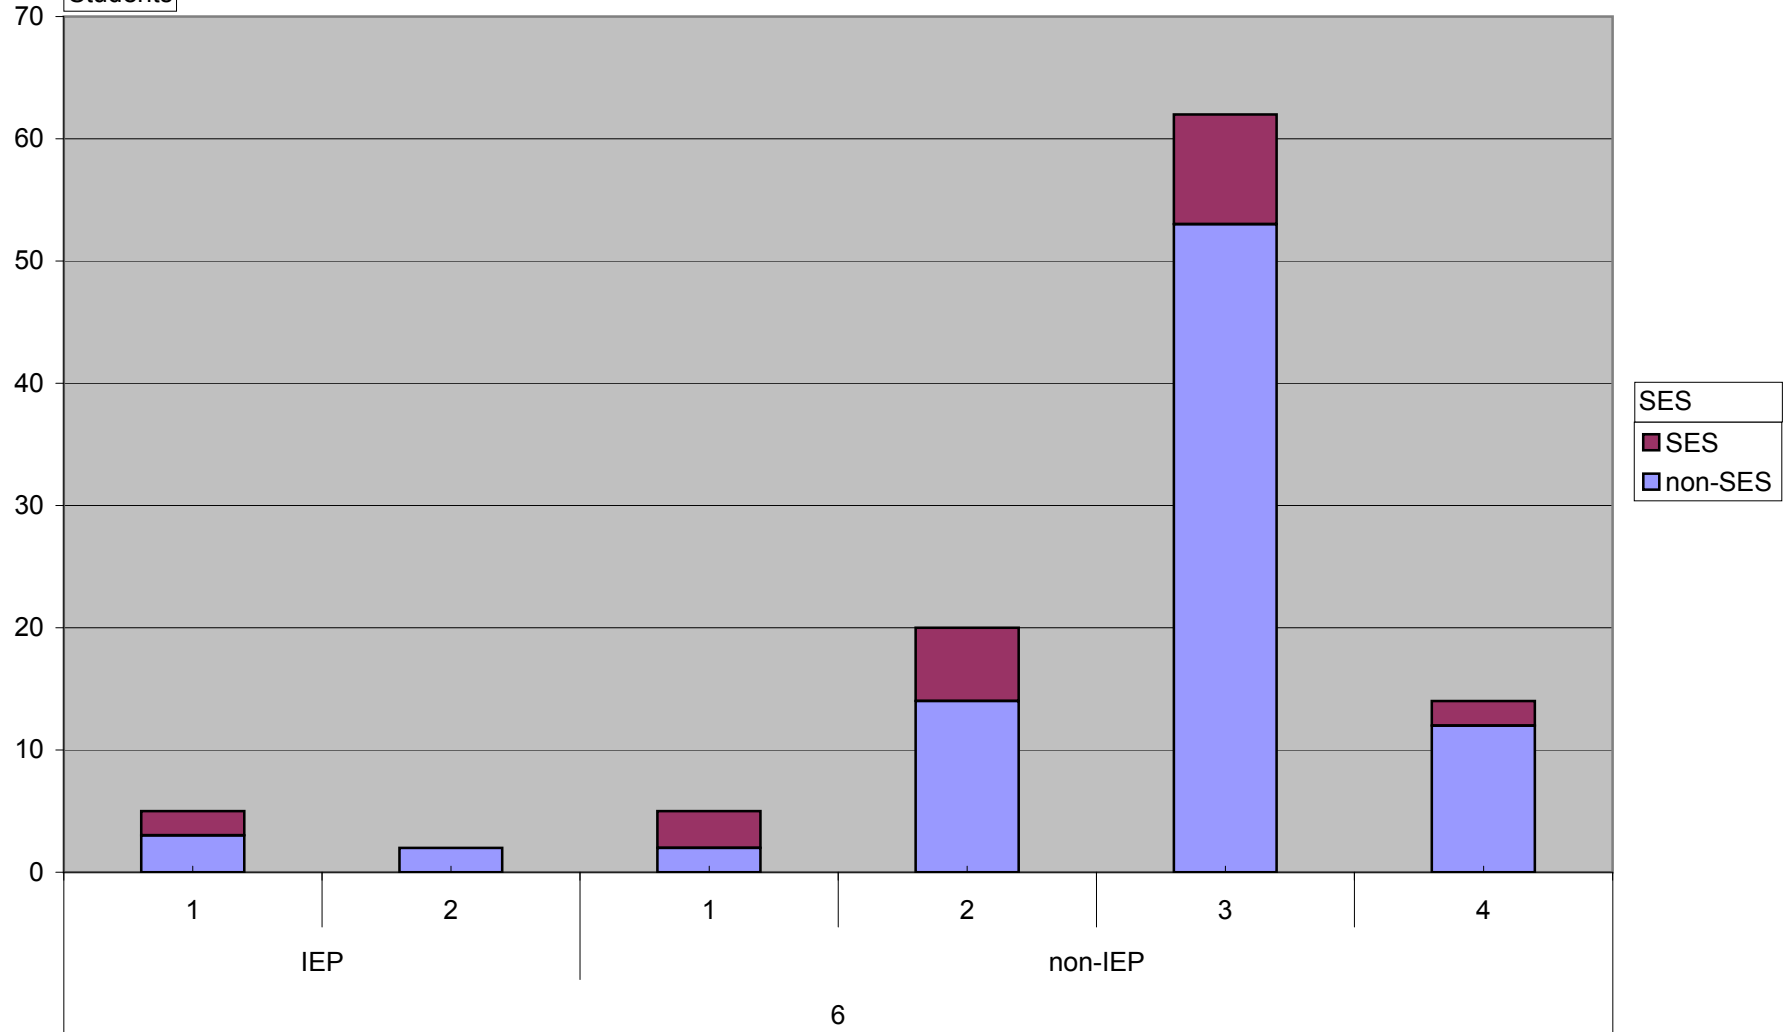

NECAP Results

BTMES - Reading Achievement Level

School Code PS020

Students

Grade IEP ReaAL