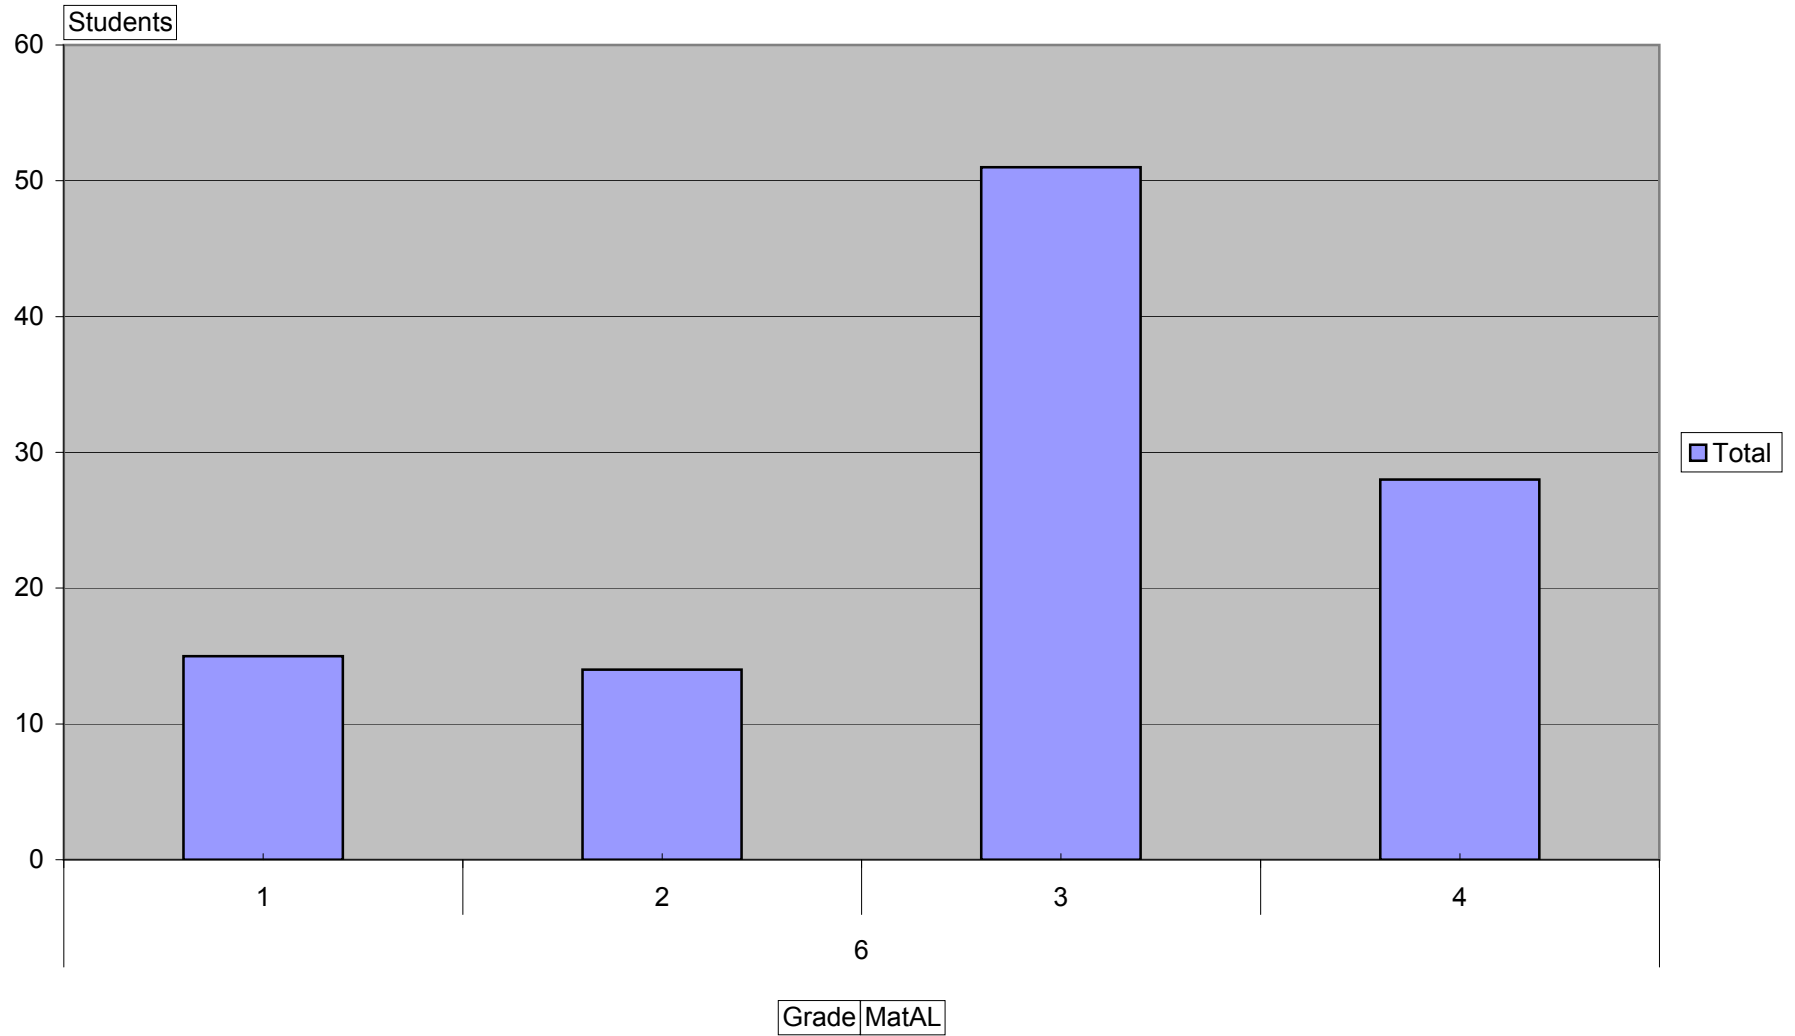

NECAP Results

BTMES - Math Achievement Level

School Code PS020

Total

NECAP Results

BTMES - Math Achievement Level

School Code PS020

NECAP Results