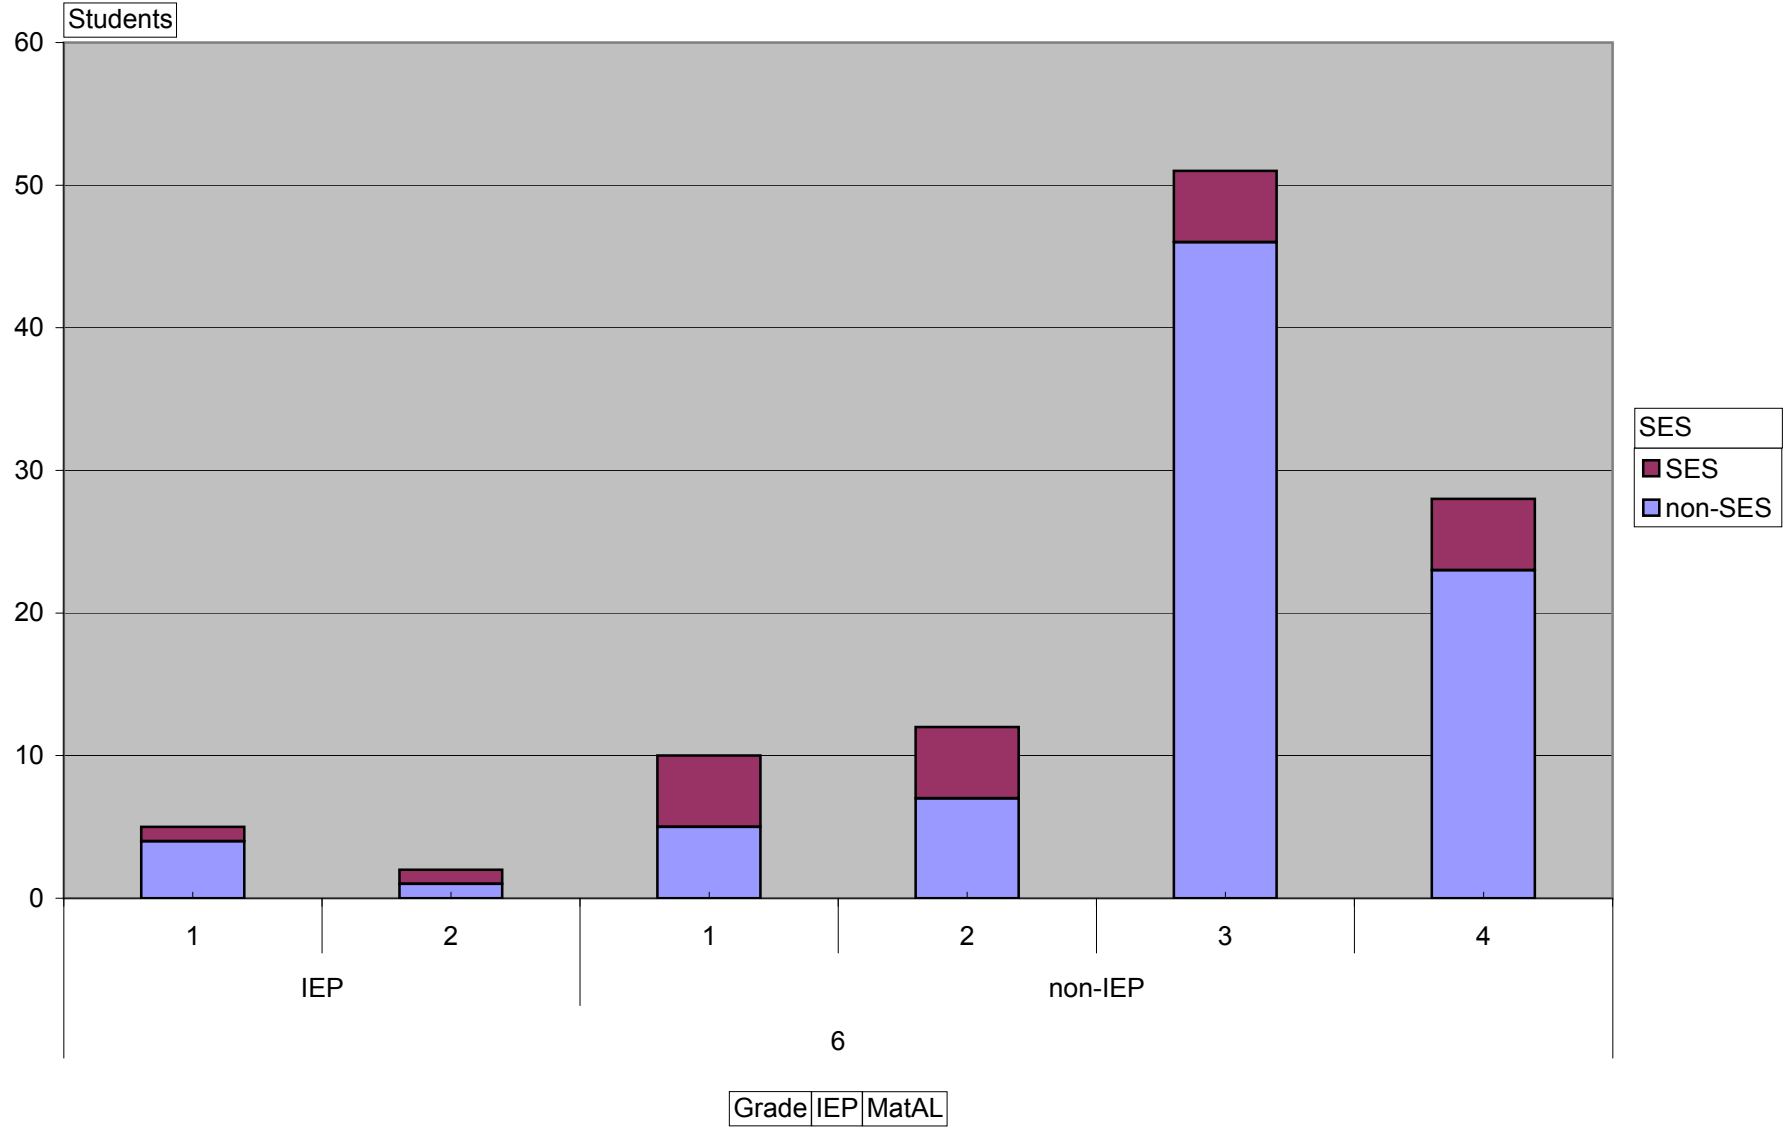

BTMES - Math Achievement Level

School Code PS020

NECAP Results

BTMES - Math Achievement Level

School Code PS020

NECAP Results

BTMES - Reading Achievement Level

School Code PS020