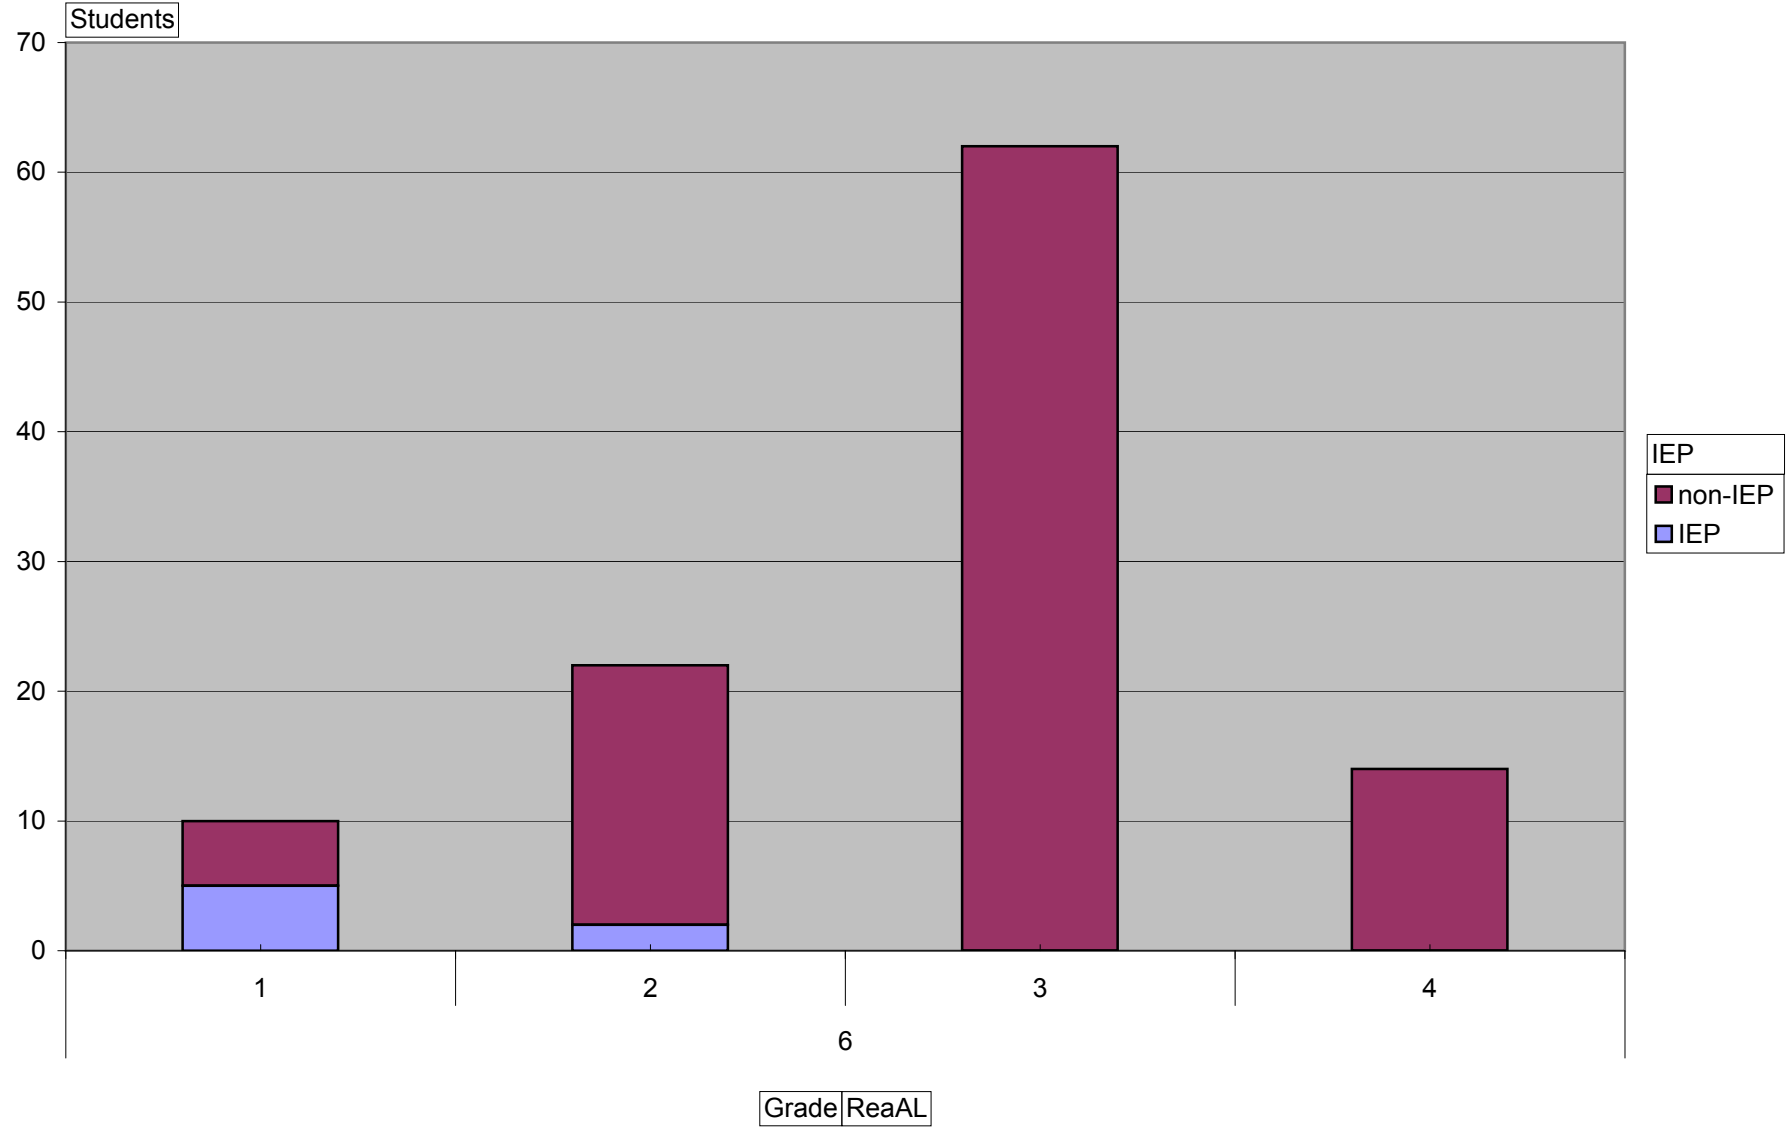

Total

NECAP Results

BTMES - Reading Achievement Level

School Code PS020

NECAP Results

BTMES - Reading Achievement Level

School Code PS020

NECAP Results