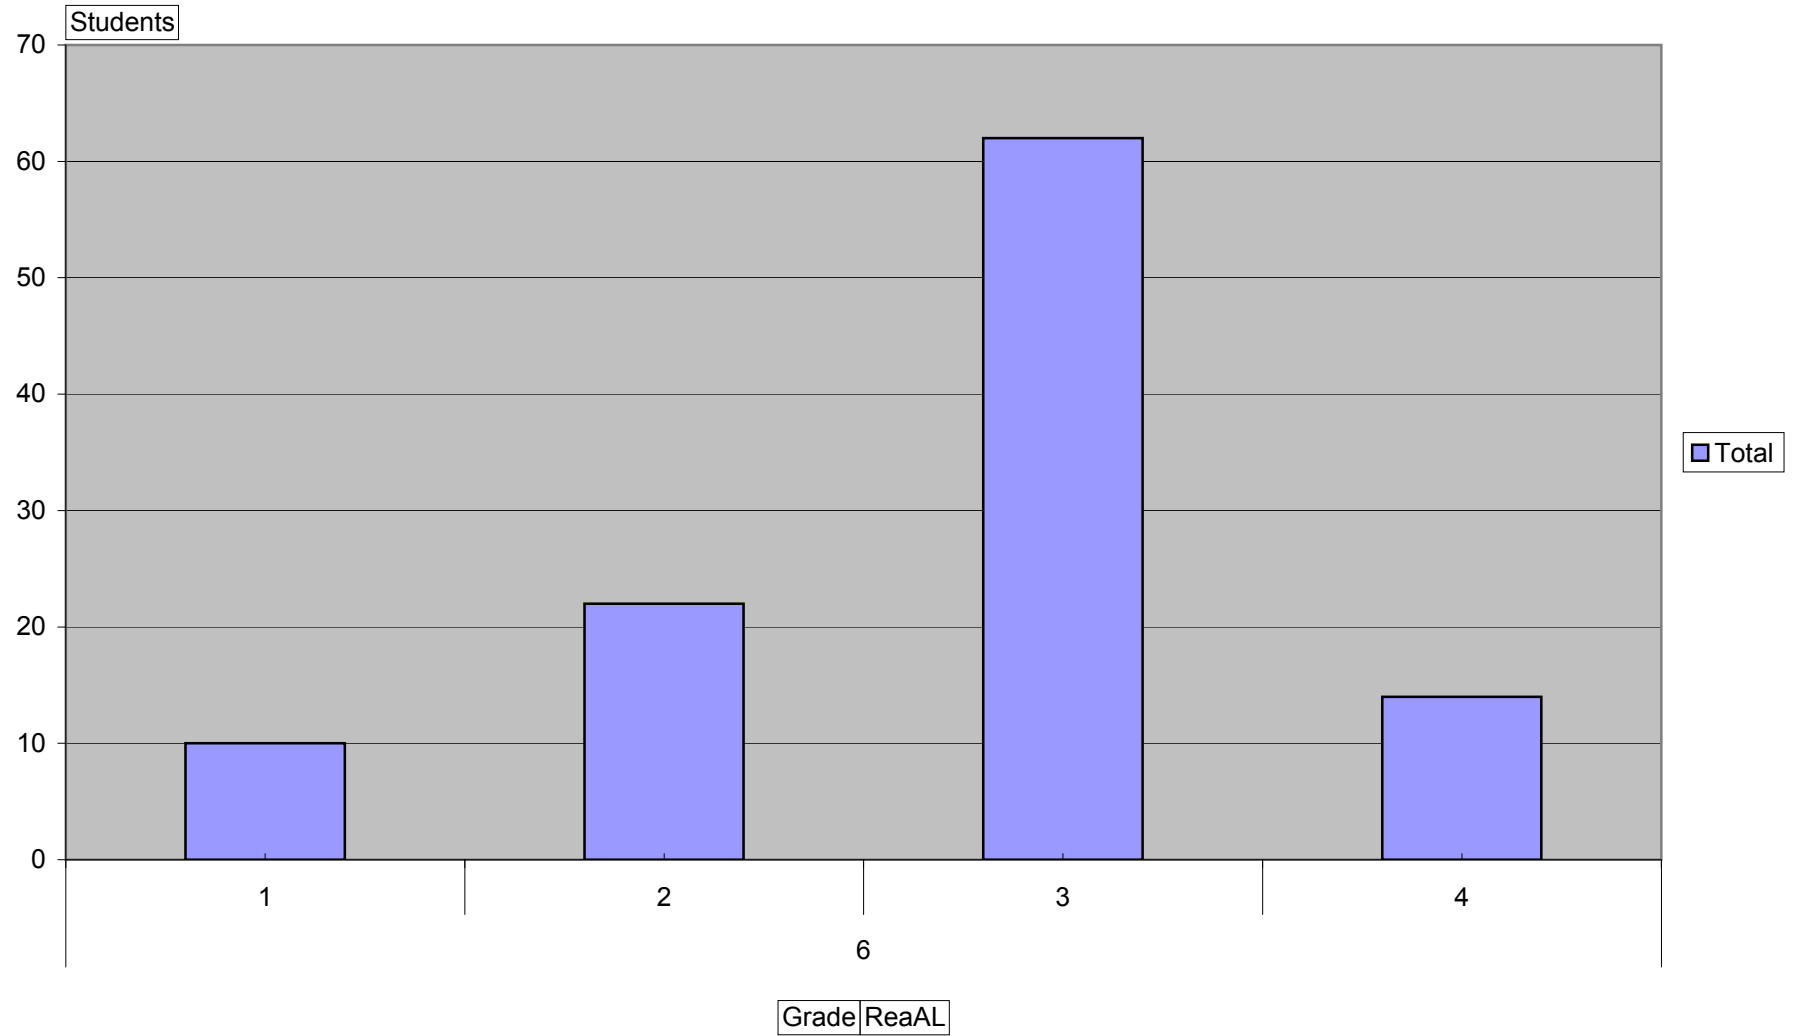

NECAP Results

BTMES - Reading Achievement Level

School Code PS020

Total