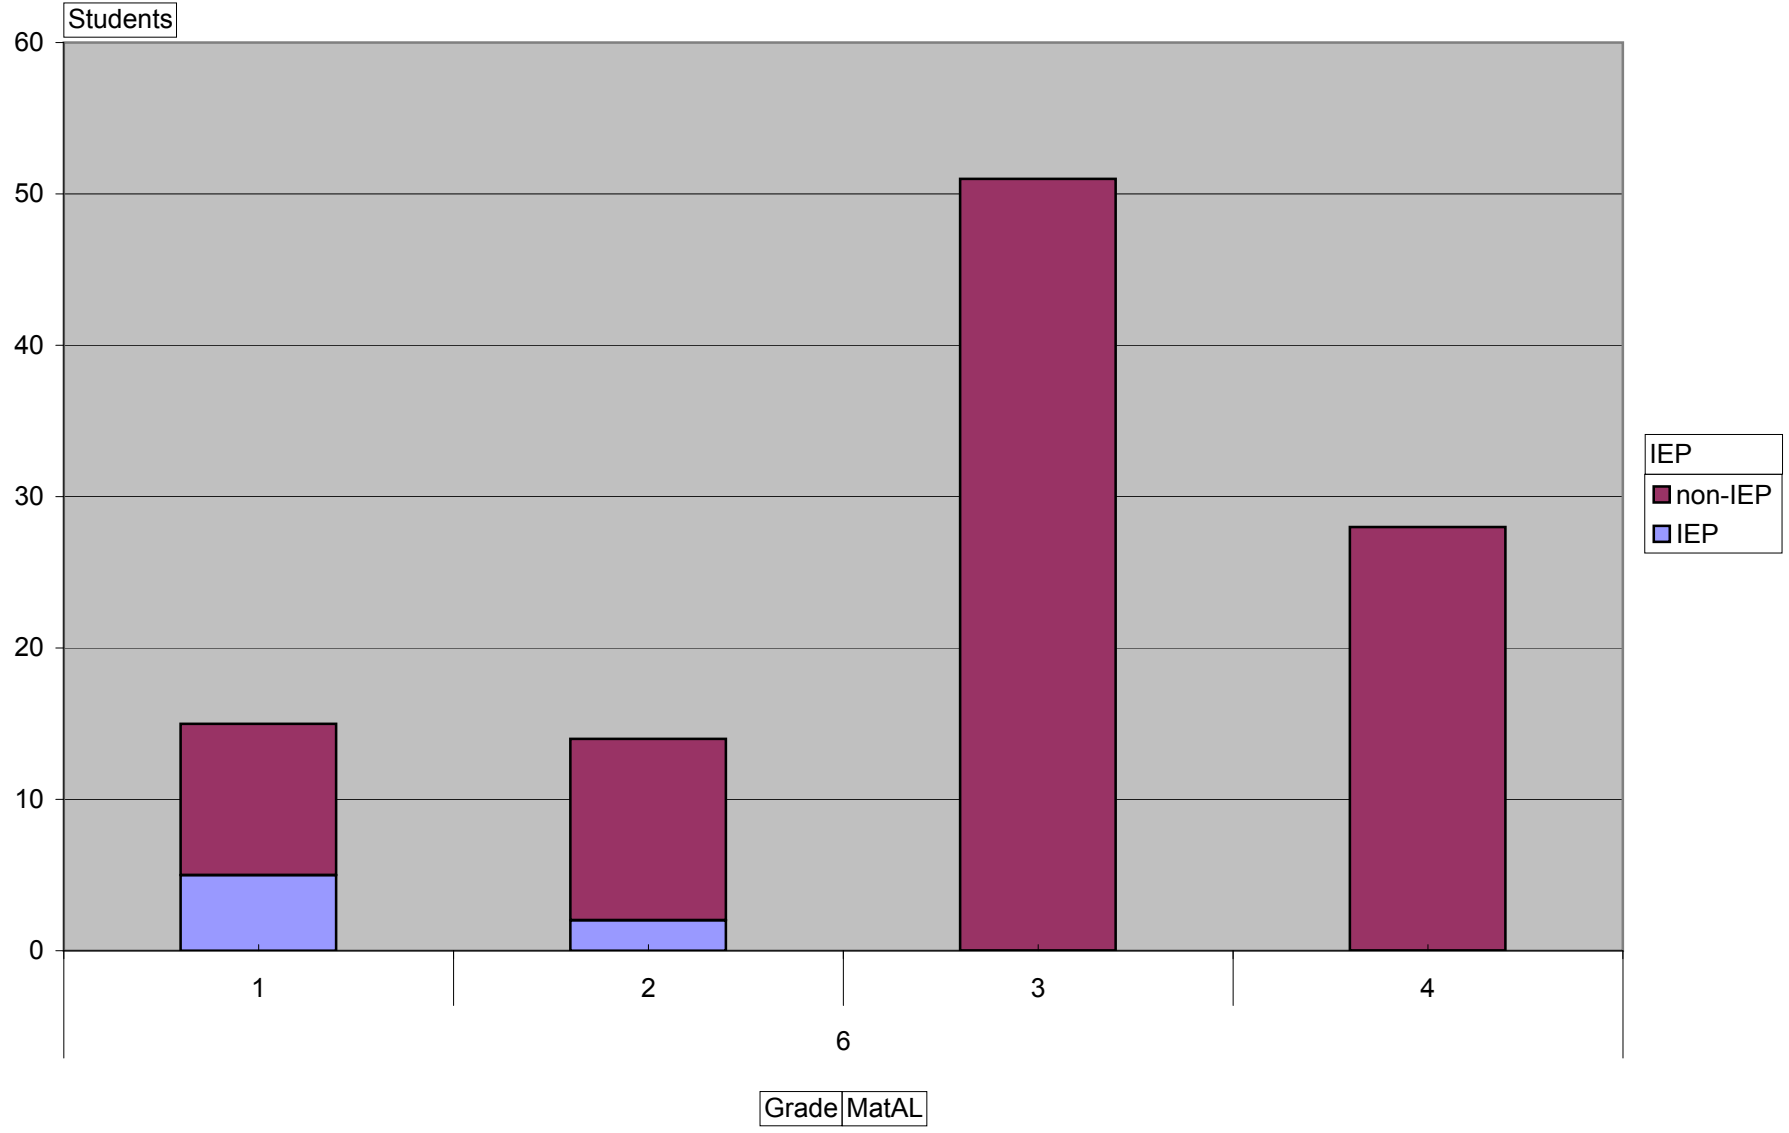

NECAP Results

BTMES - Math Achievement Level

School Code PS020