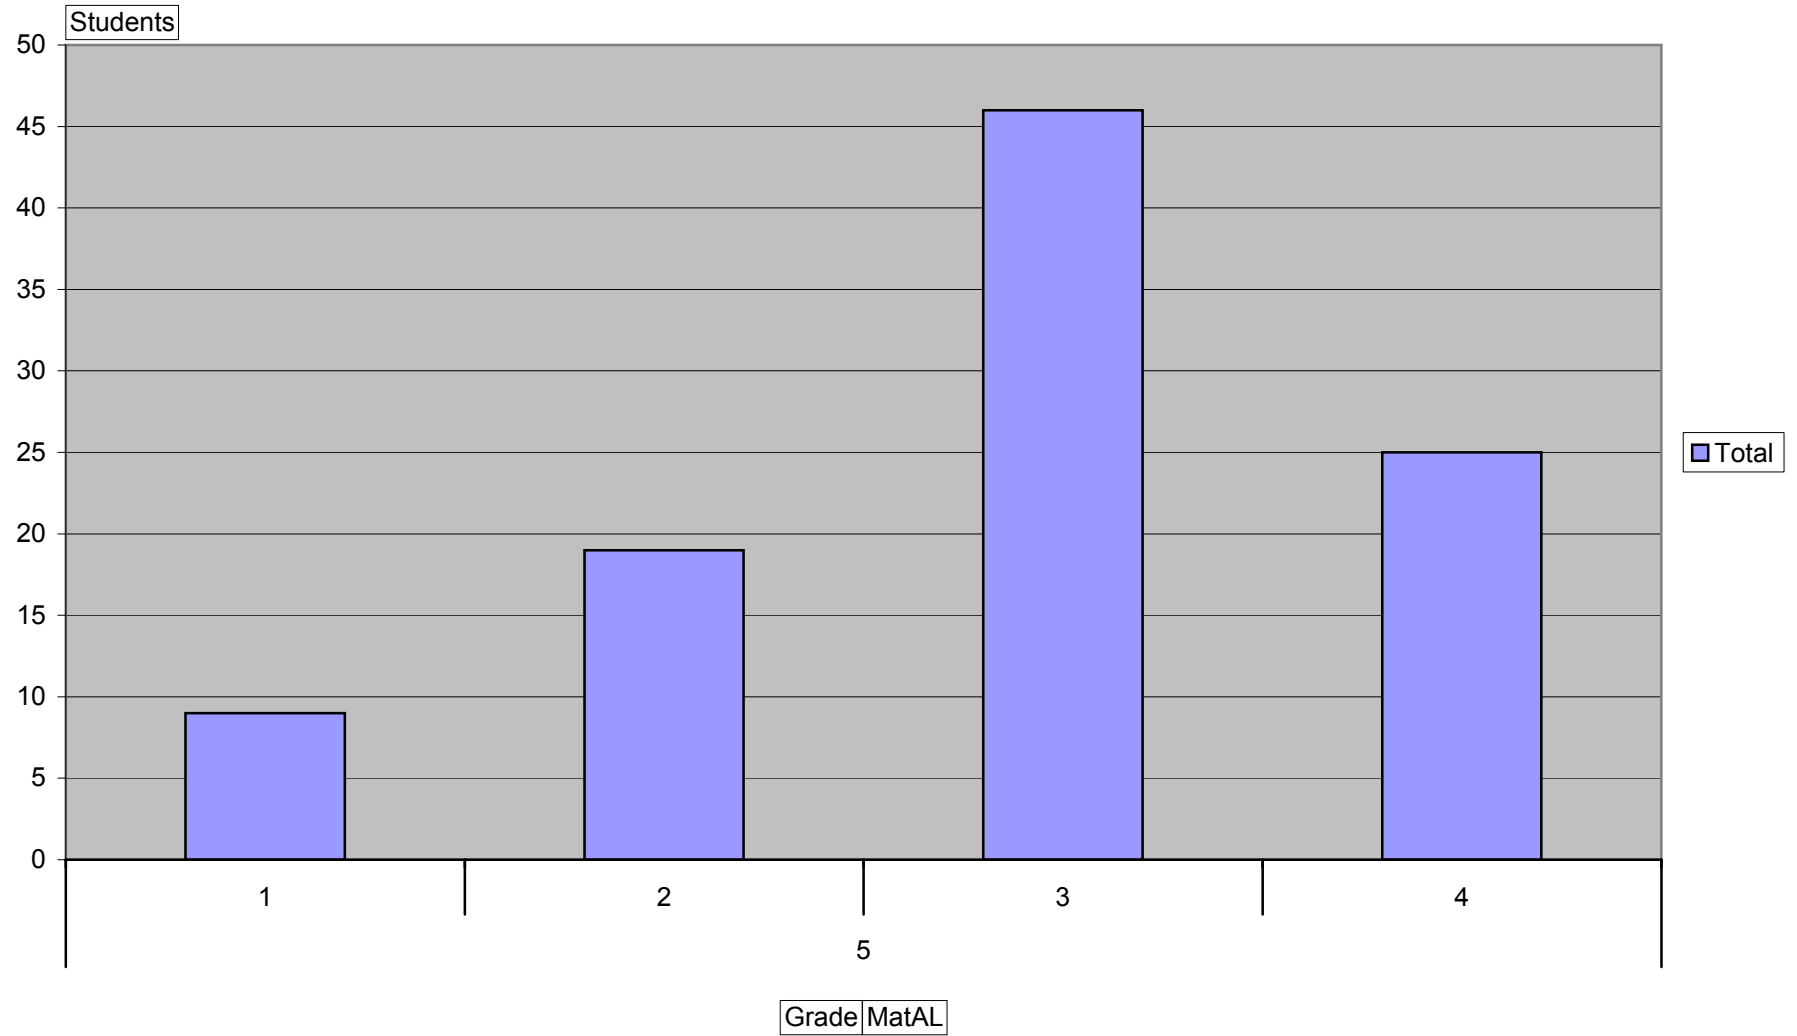

NECAP Results

BTMES - Math Achievement Level

School Code: PS020

Total

NECAP Results

BTMES - Math Achievement Level

School Code: PS020

NECAP Results