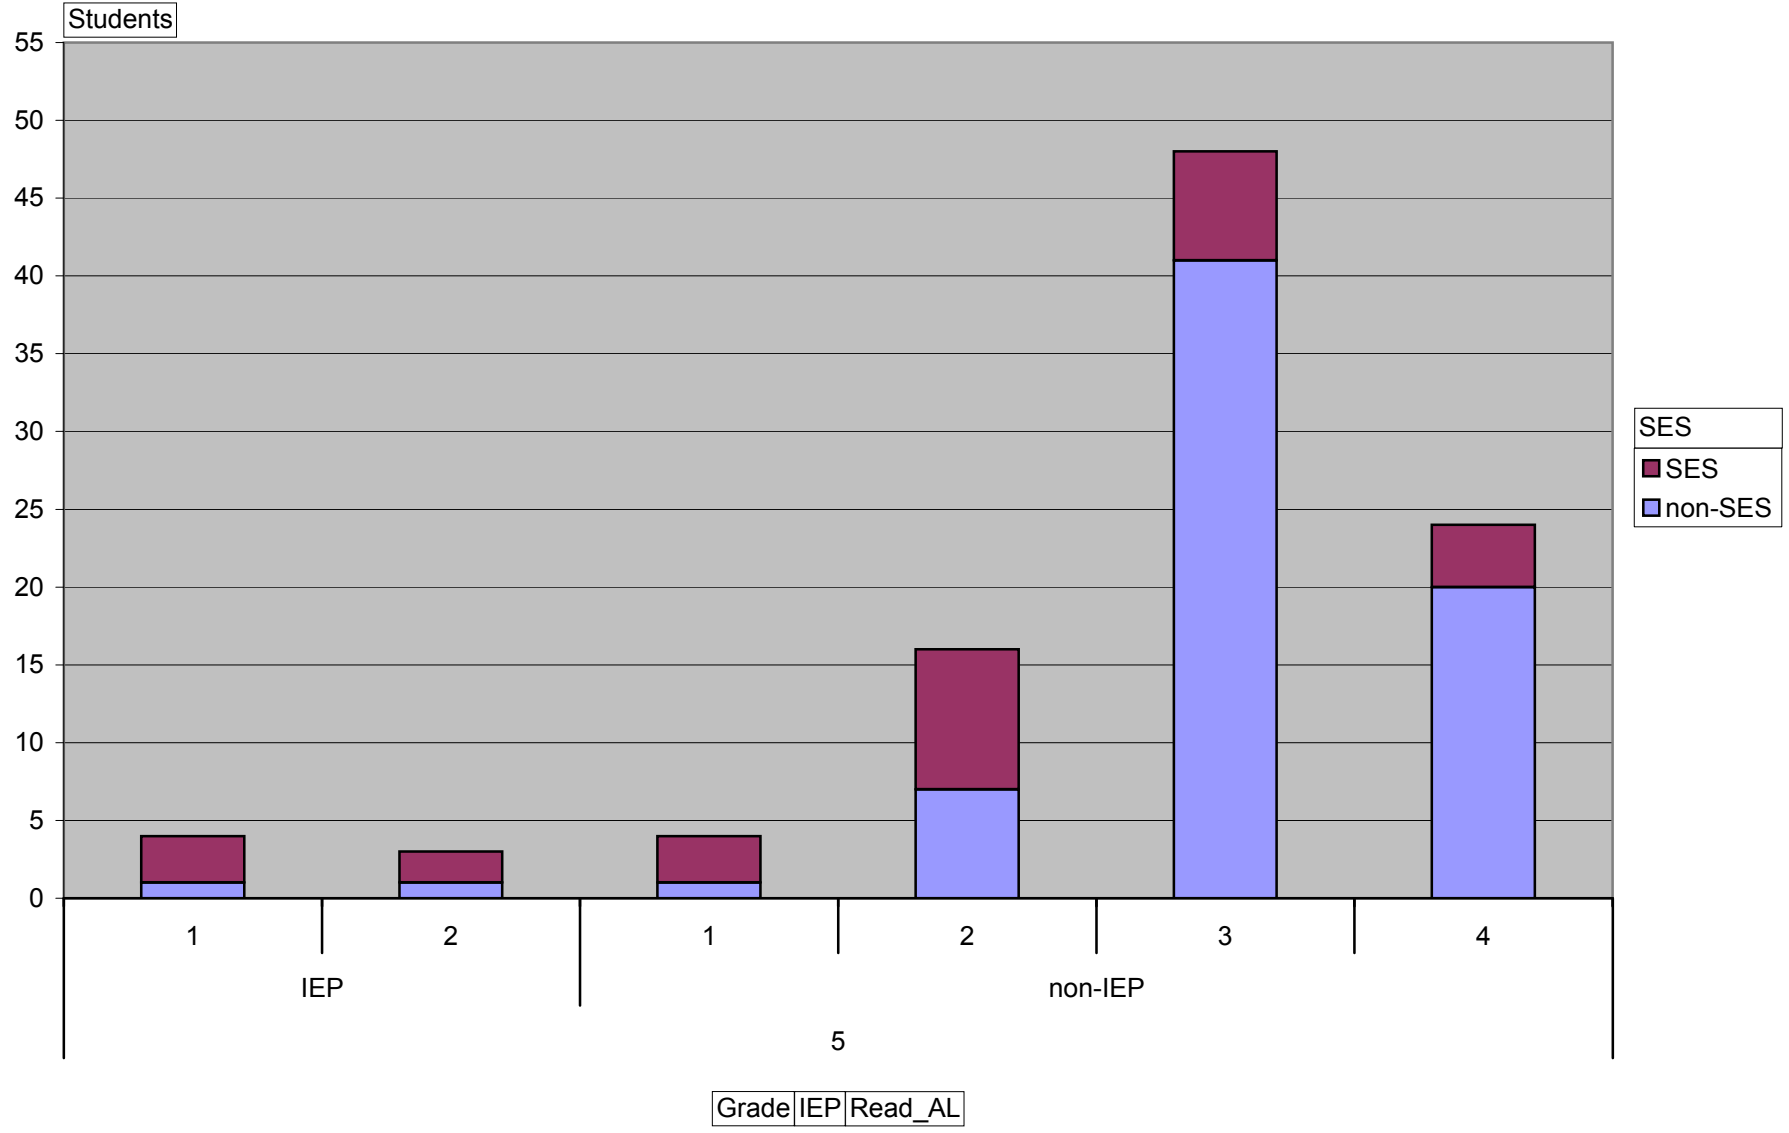

NECAP Results

BTMES - Reading Achievement Level

School Code: PS020