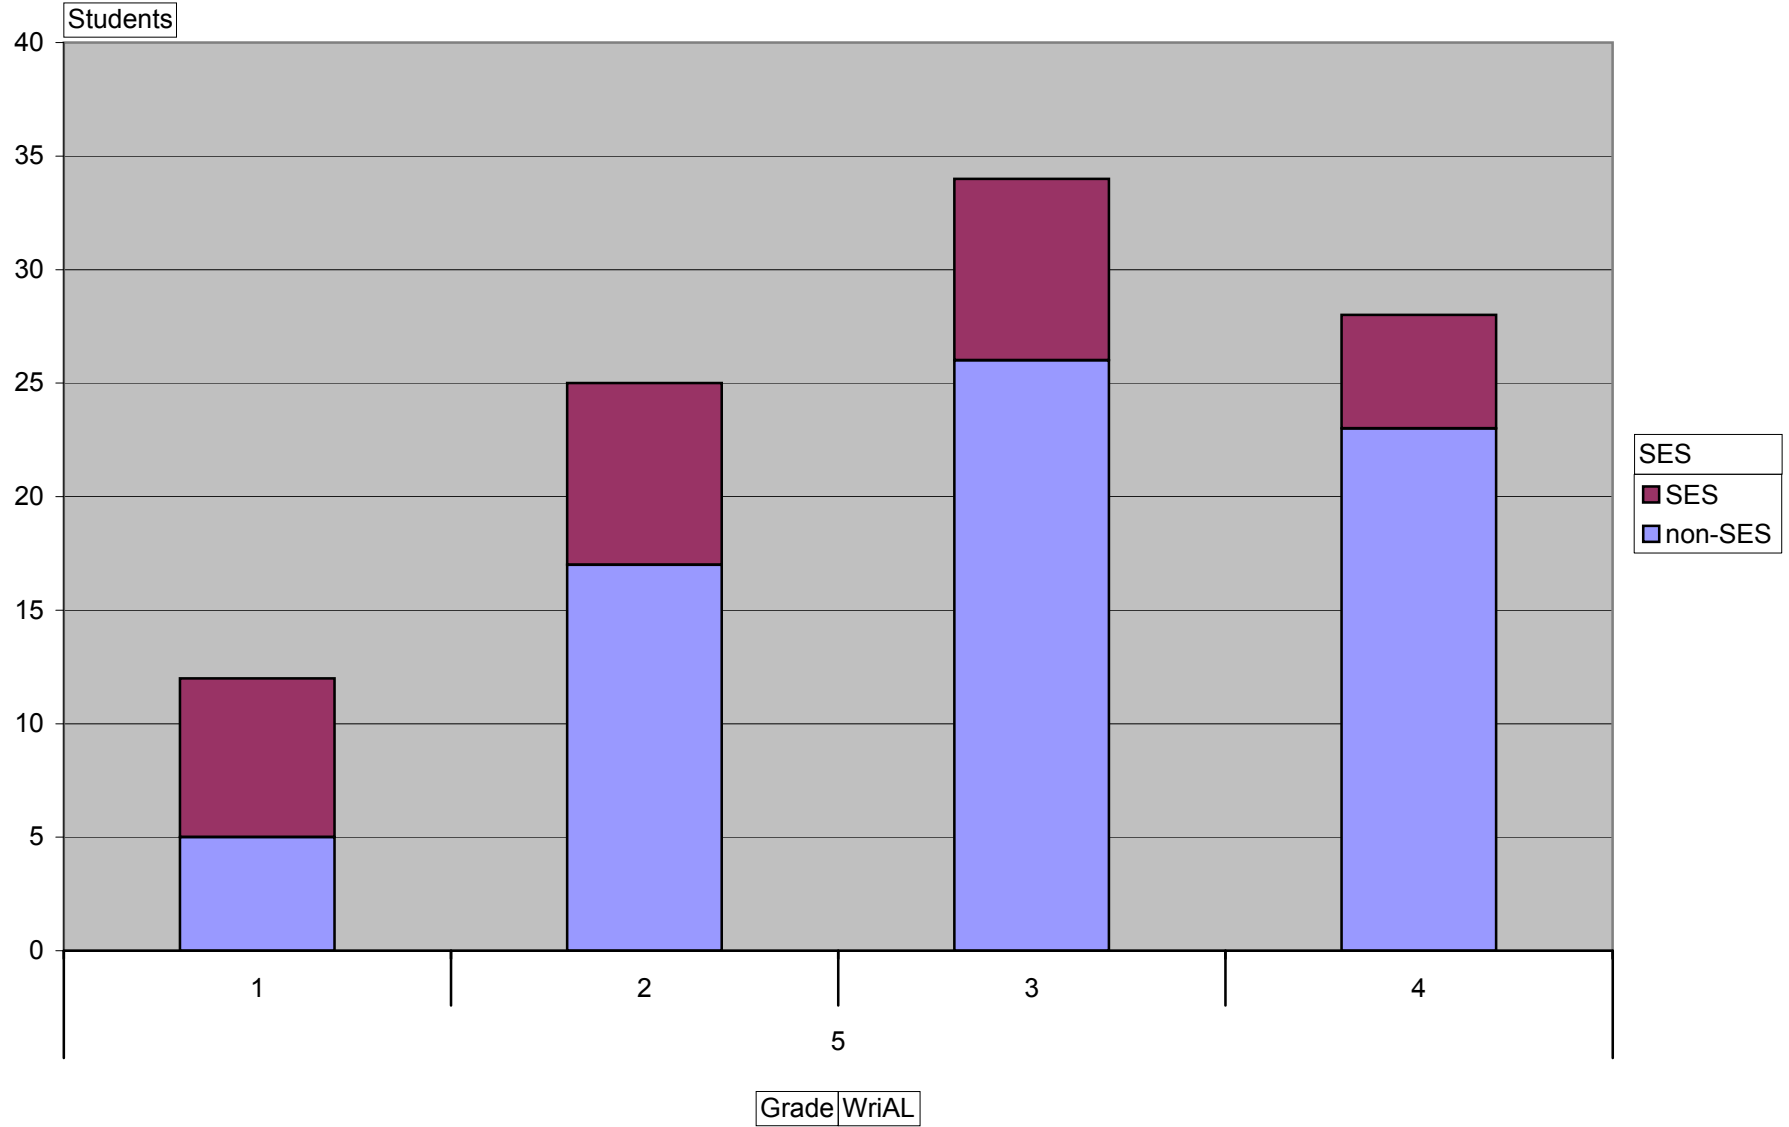

NECAP Results

BTMES - Writing Achievement Level

School Code: PS020