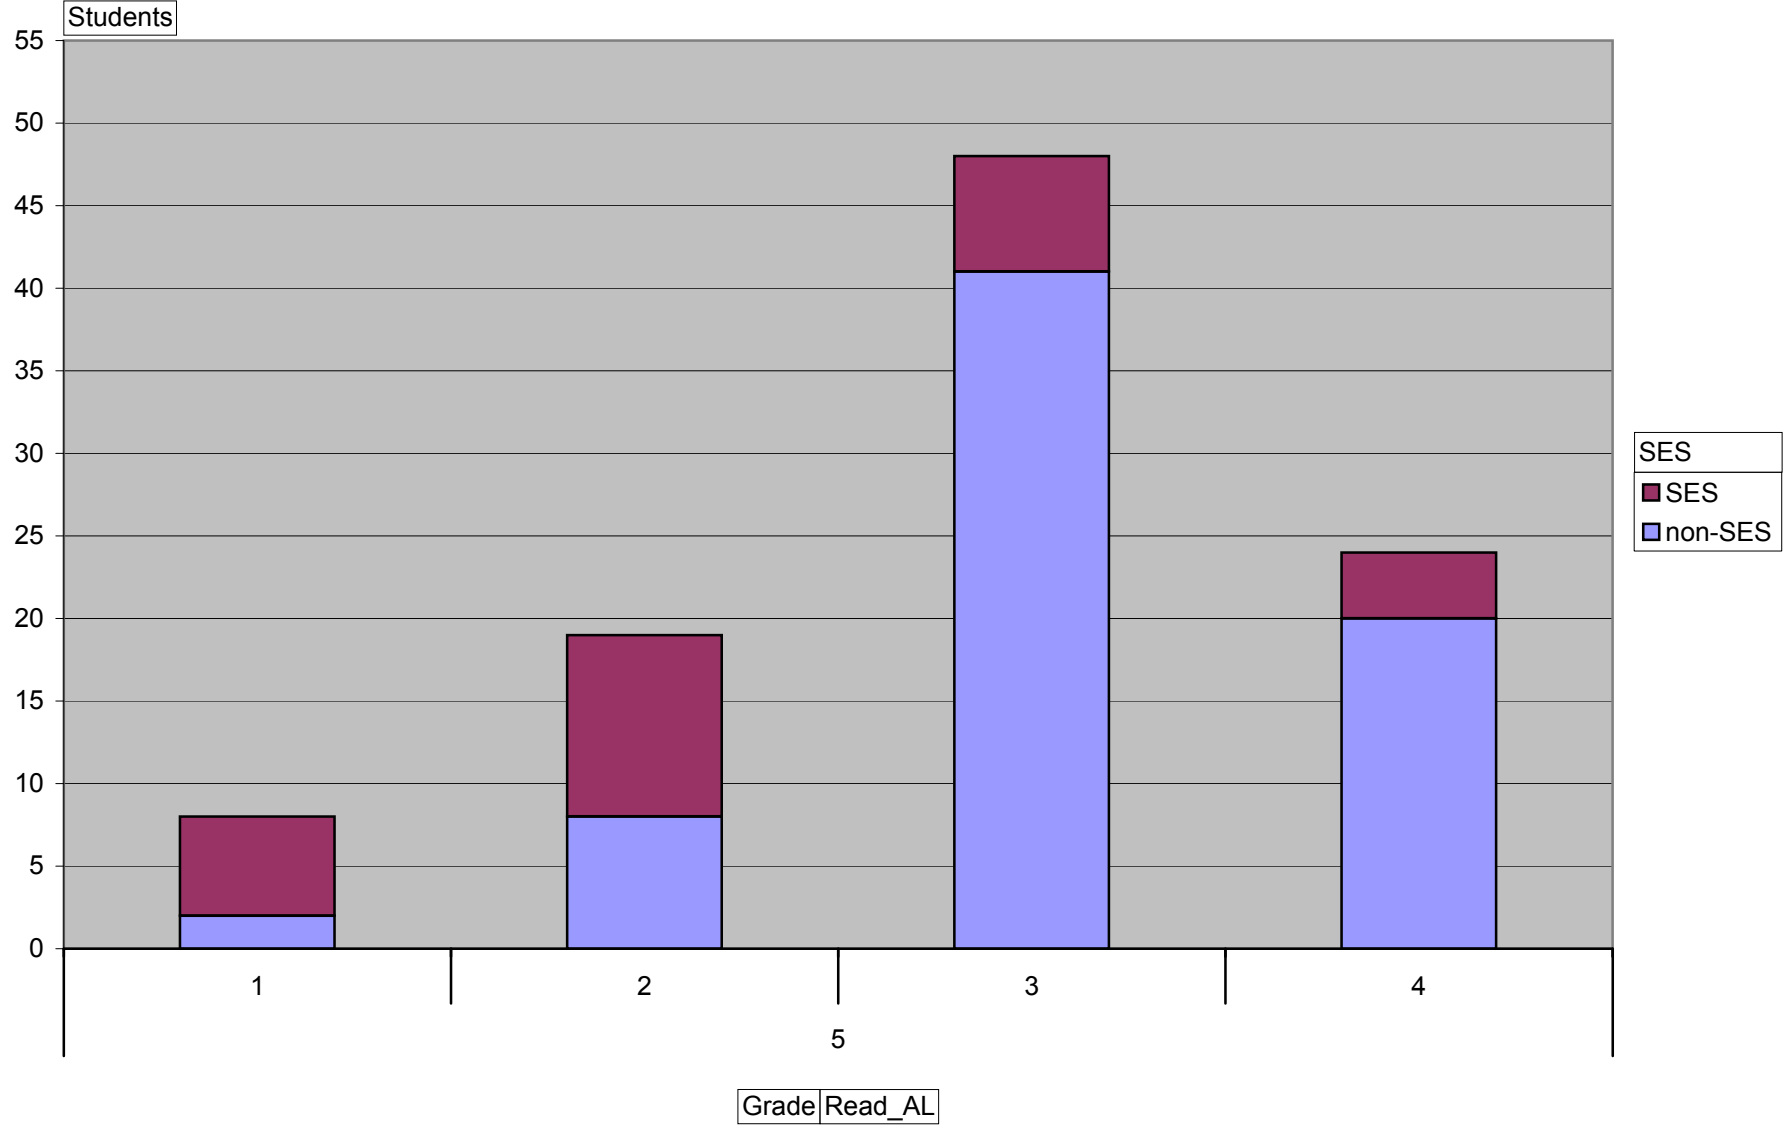

BTMES - Reading Achievement Level

School Code: PS020

Total

NECAP Results

BTMES - Reading Achievement Level

School Code: PS020

NECAP Results

BTMES - Reading Achievement Level