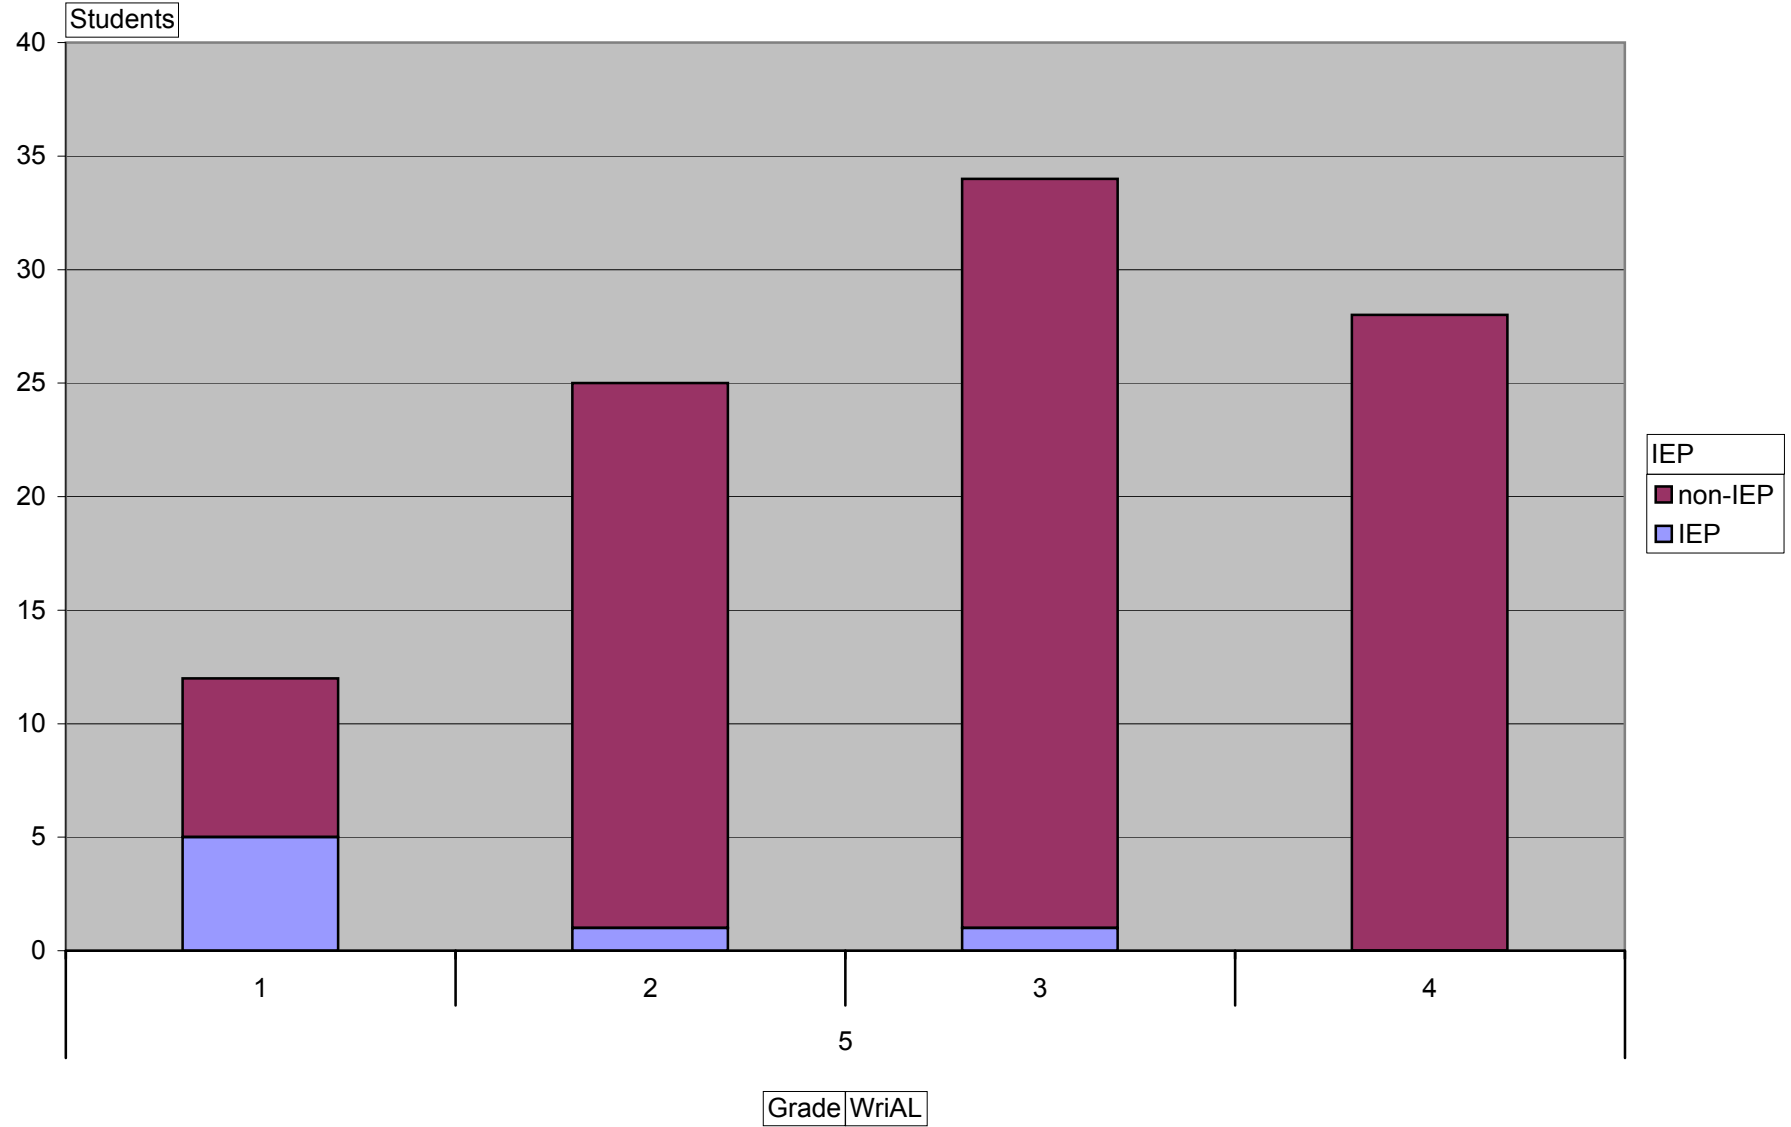

NECAP Results

BTMES - Writing Achievement Level

School Code: PS020

NECAP Results

BTMES - Writing Achievement Level

School Code: PS020

NECAP Results

BTMES - Writing Achievement Level