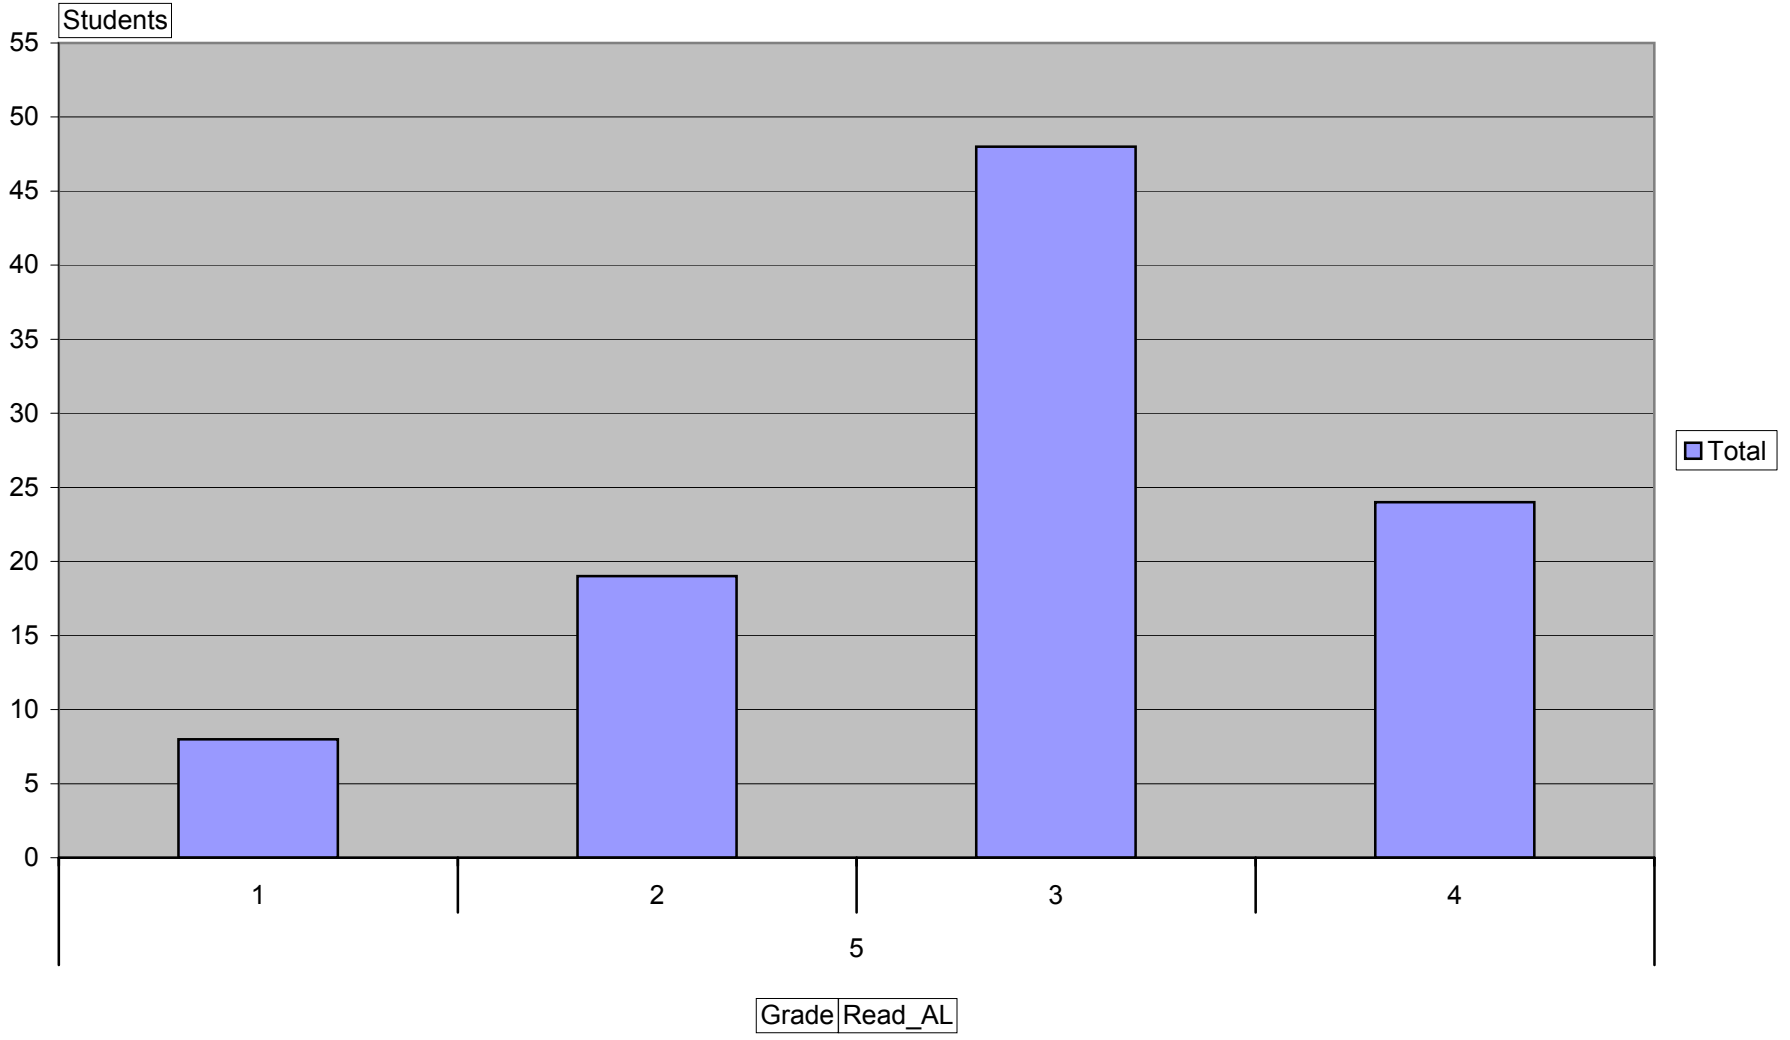

NECAP Results

BTMES - Reading Achievement Level

School Code: PS020

Total