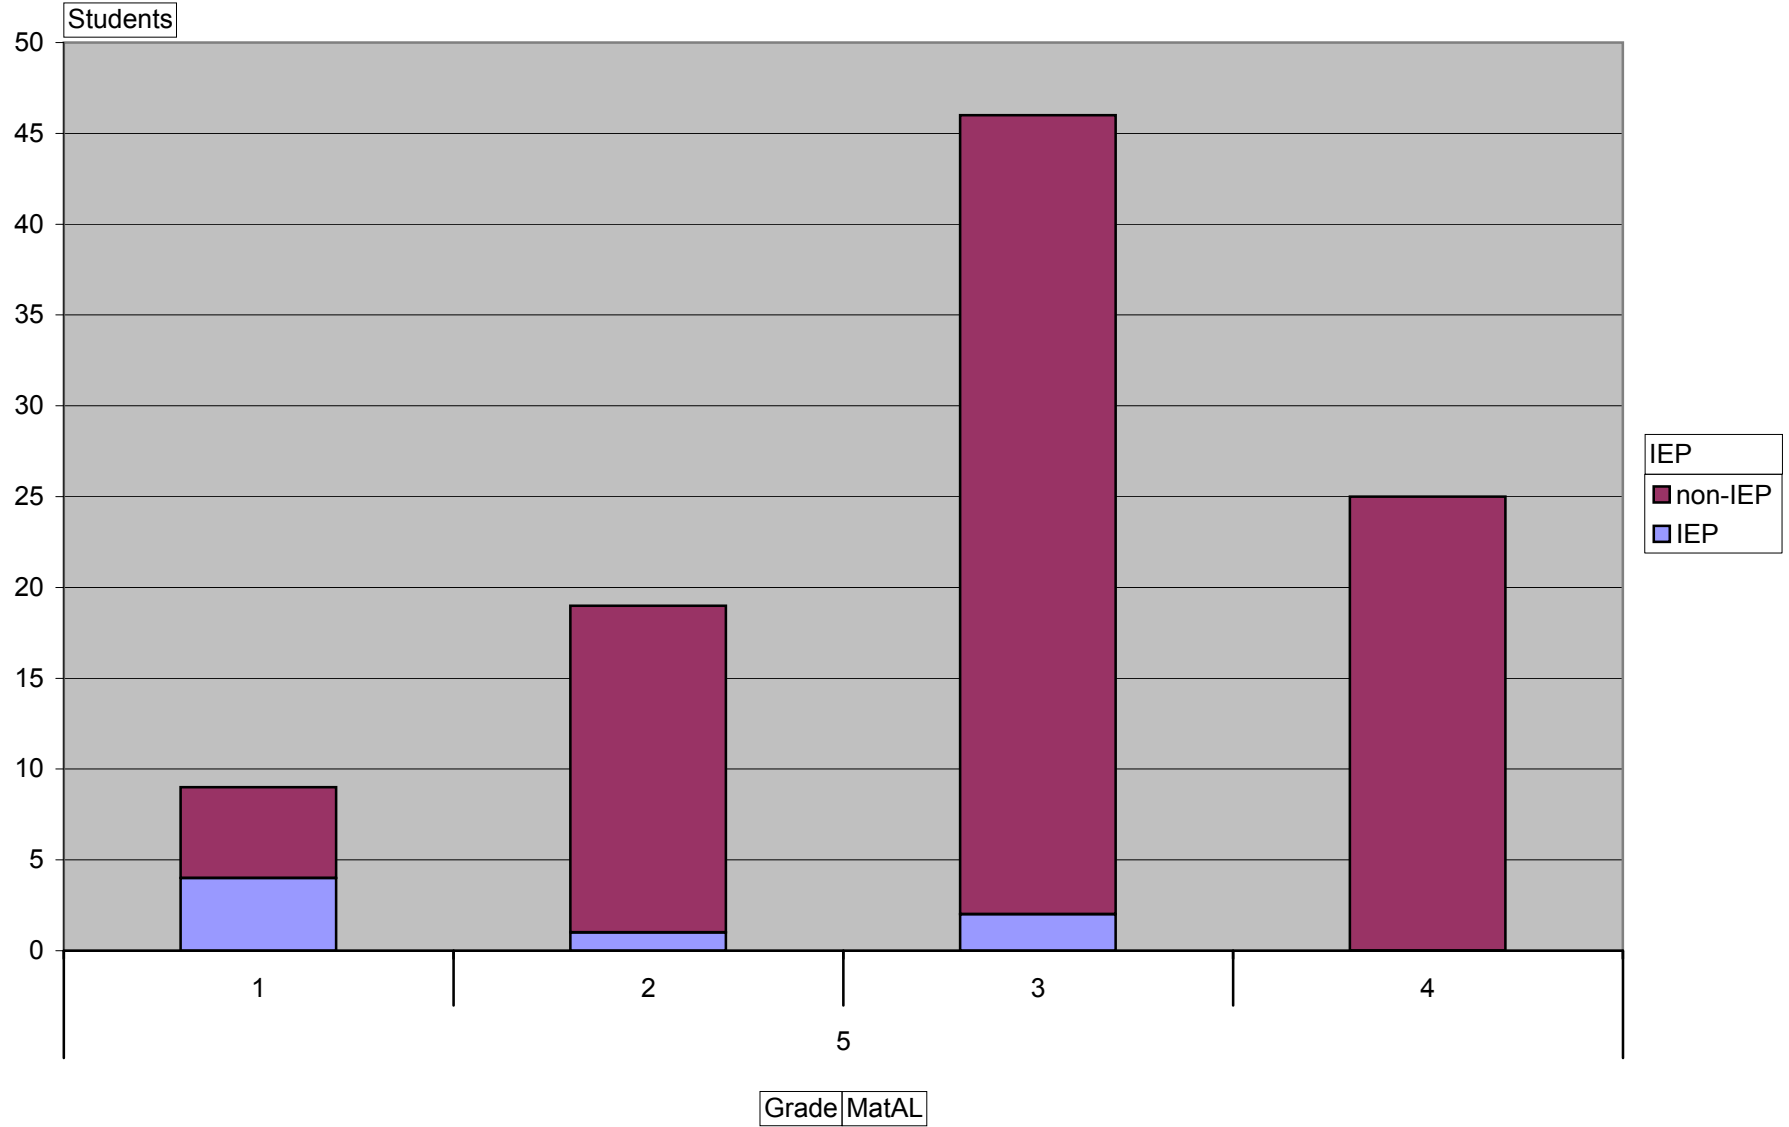

NECAP Results

BTMES - Math Achievement Level

School Code: PS020