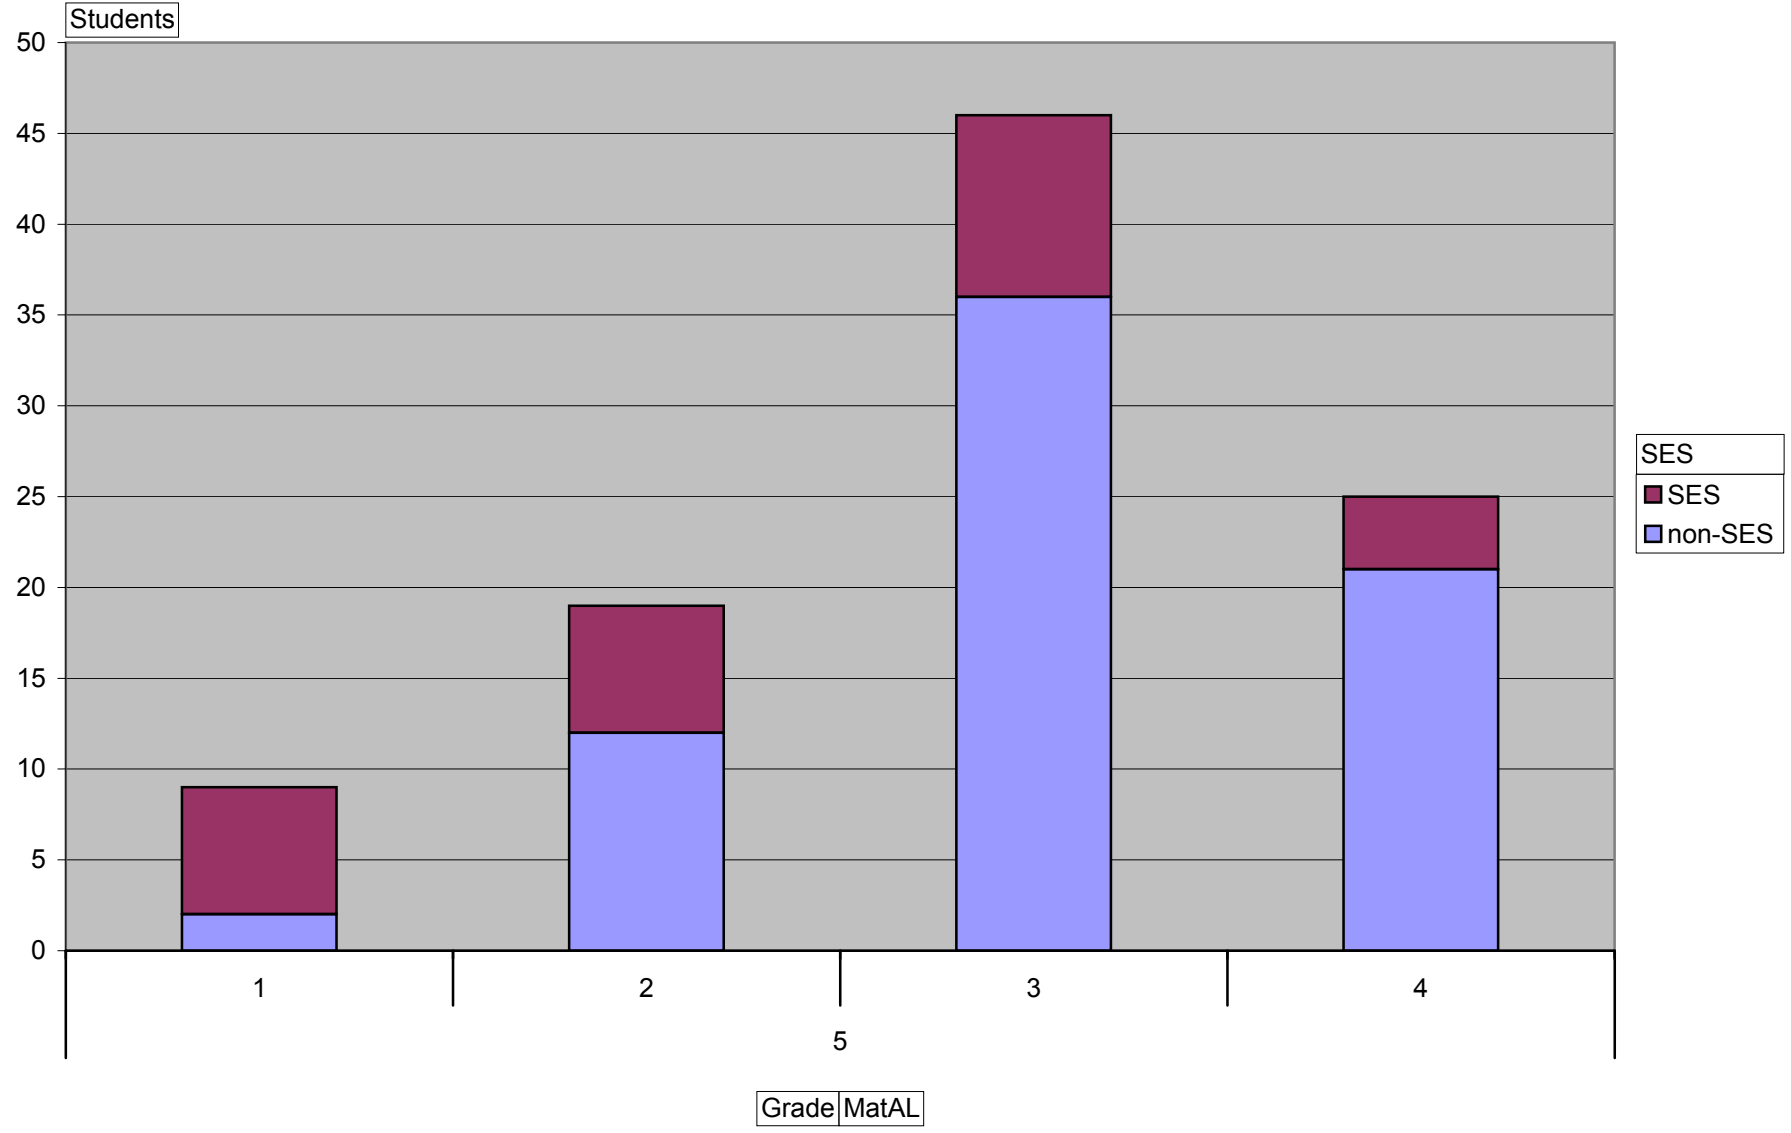

NECAP Results

BTMES - Math Achievement Level

School Code: PS020

Total

NECAP Results

BTMES - Math Achievement Level

School Code: PS020

NECAP Results