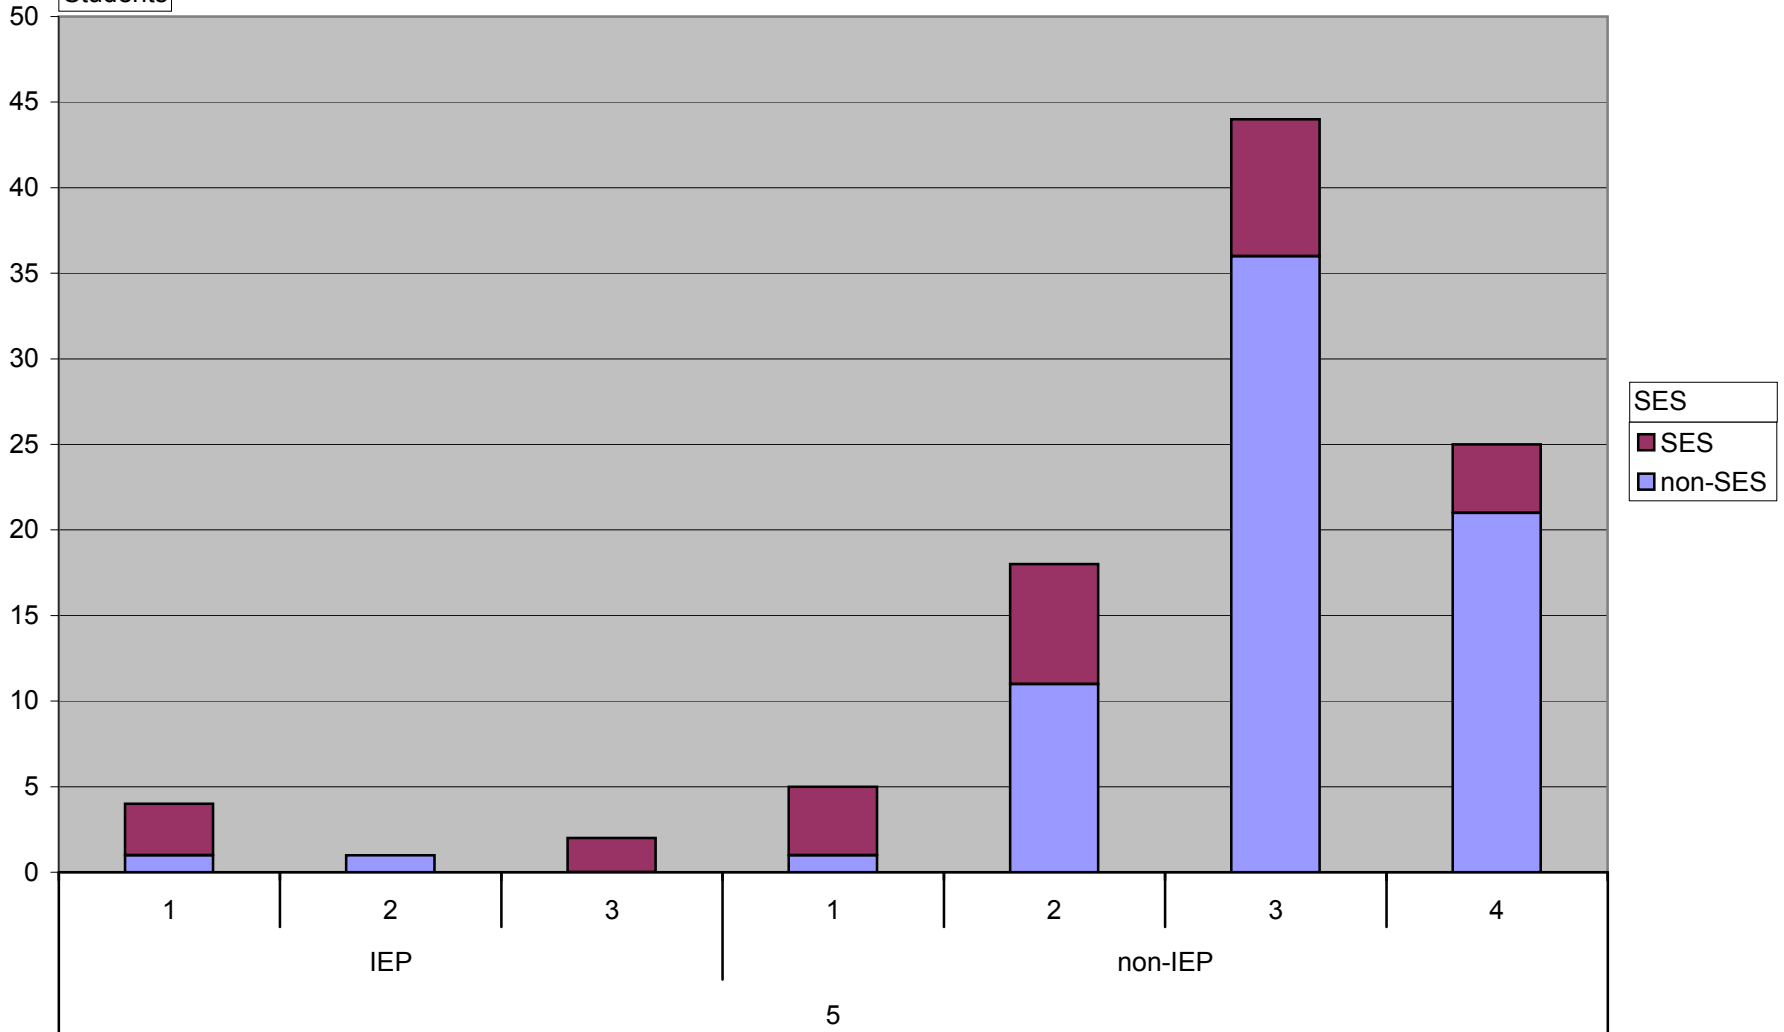

BTMES - Math Achievement Level

School Code: PS020

NECAP Results

BTMES - Math Achievement Level

School Code: PS020

Students

Grade IEP MatAL

NECAP Results