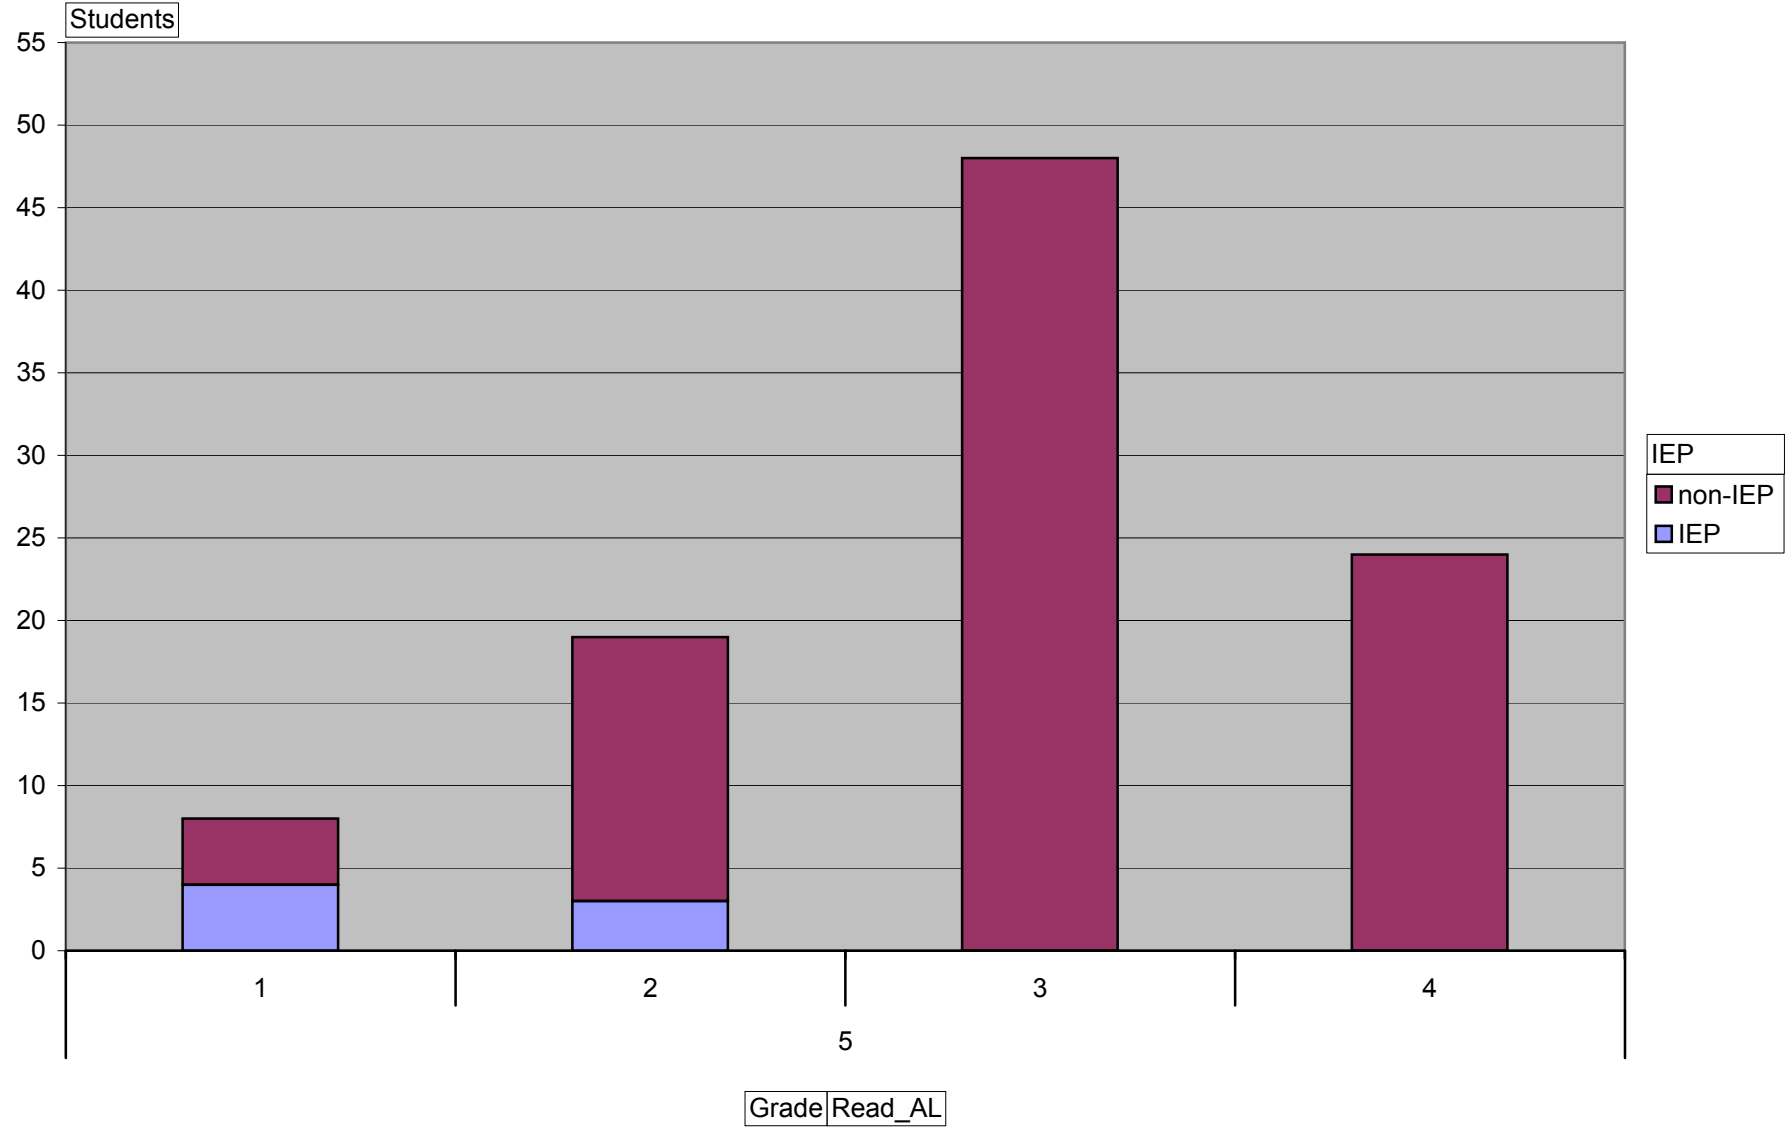

NECAP Results

BTMES - Reading Achievement Level

School Code: PS020